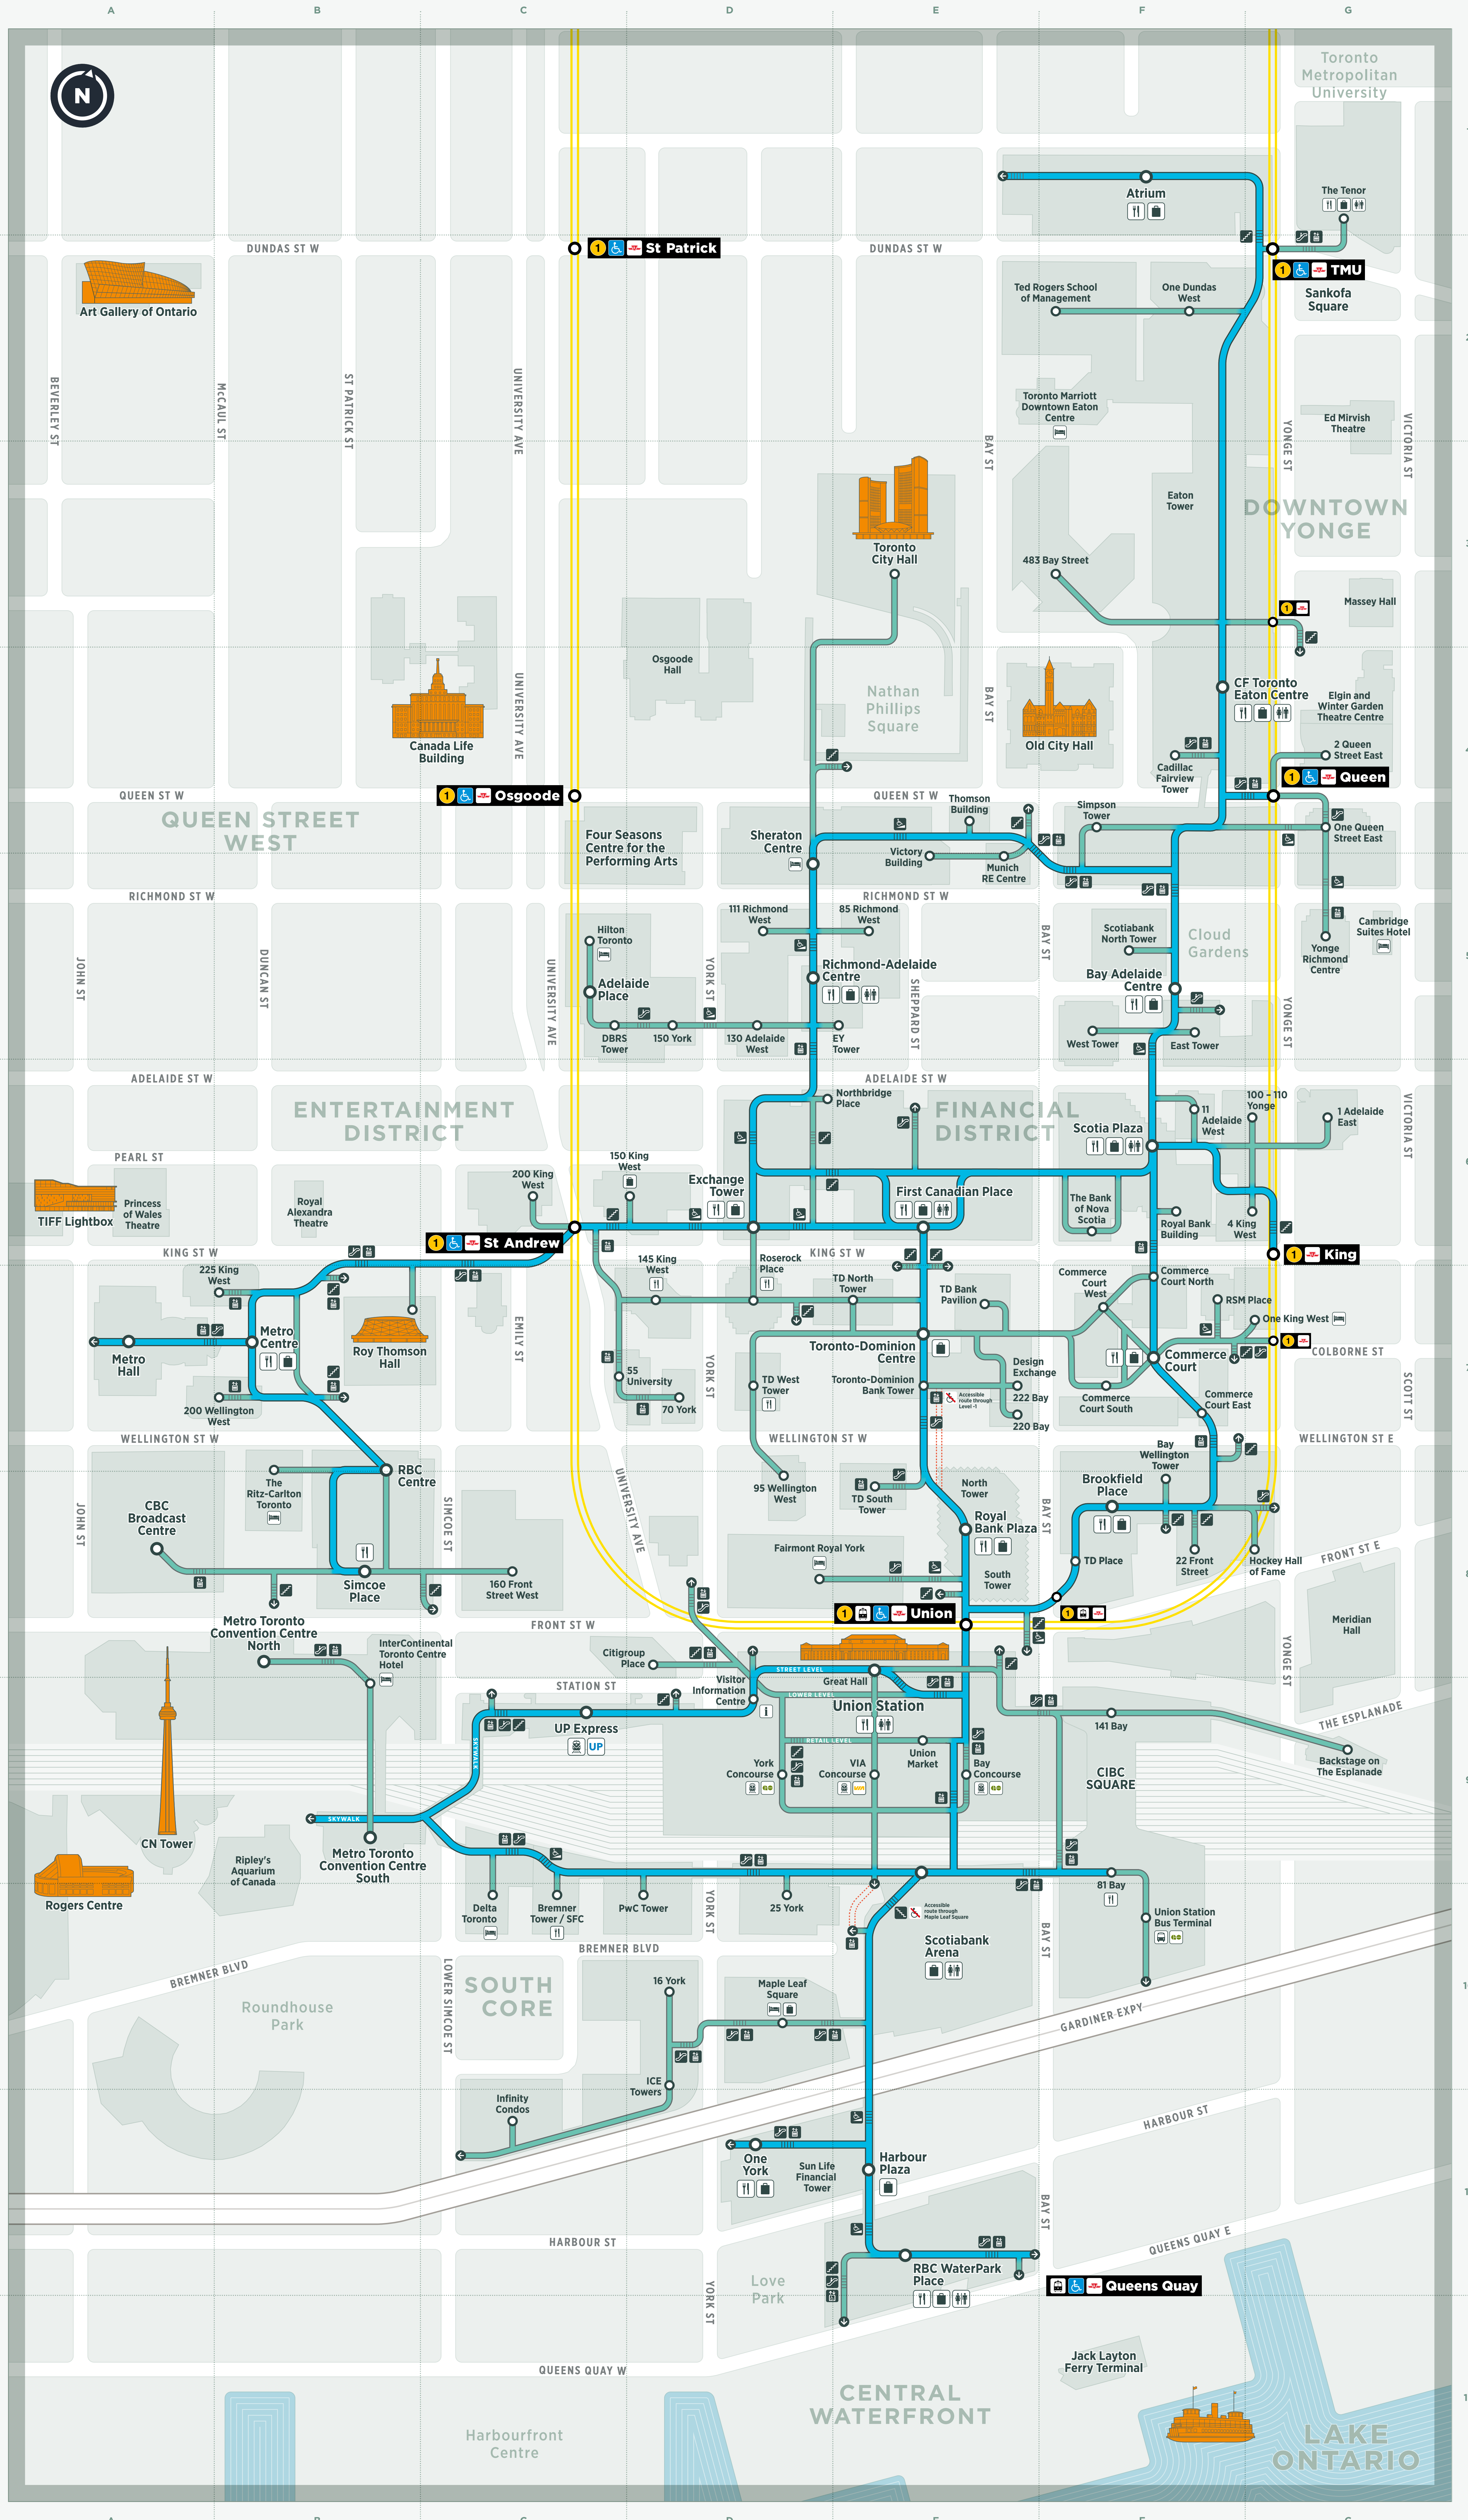

Map key

1. **Toronto PATH**
2. Main PATH routes
   - Connecting PATH routes
   - Alternative accessible route
3. Retail
4. Food court
5. Hotel
6. Washrooms

Accessibility

- Stairs
- Escalator
- Accessible ramp
- Elevator
- Exit to street level
- No access (use alternative route)
- Barrier-free subway entrance

Transit

- Train station
- Streetcar stop
- Subway line
- VIA national rail
- GO regional rail/bus
- TTC subway
- UP Express airport train