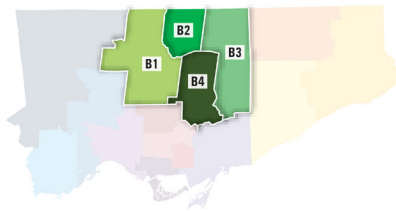

Development Review Staff Directory:

<https://www.toronto.ca/wp-content/uploads/2024/08/8f33-developmentreviewdirectory.pdf>

Districts

A Etobicoke York

Sections

- A1 North
- A2 Central
- A3 South

B North York

Sections

- B1 West
- B2 North
- B3 East
- B4 South

C Scarborough

Sections

- C1 North
- C2 Southeast
- C3 Southwest

D Toronto & East York North

Sections

- D1 Midtown
- D2 Central
- D3 Downtown

E Toronto & East York South

Sections

- E1 West
- E2 South
- E3 Waterfront
- E4 East