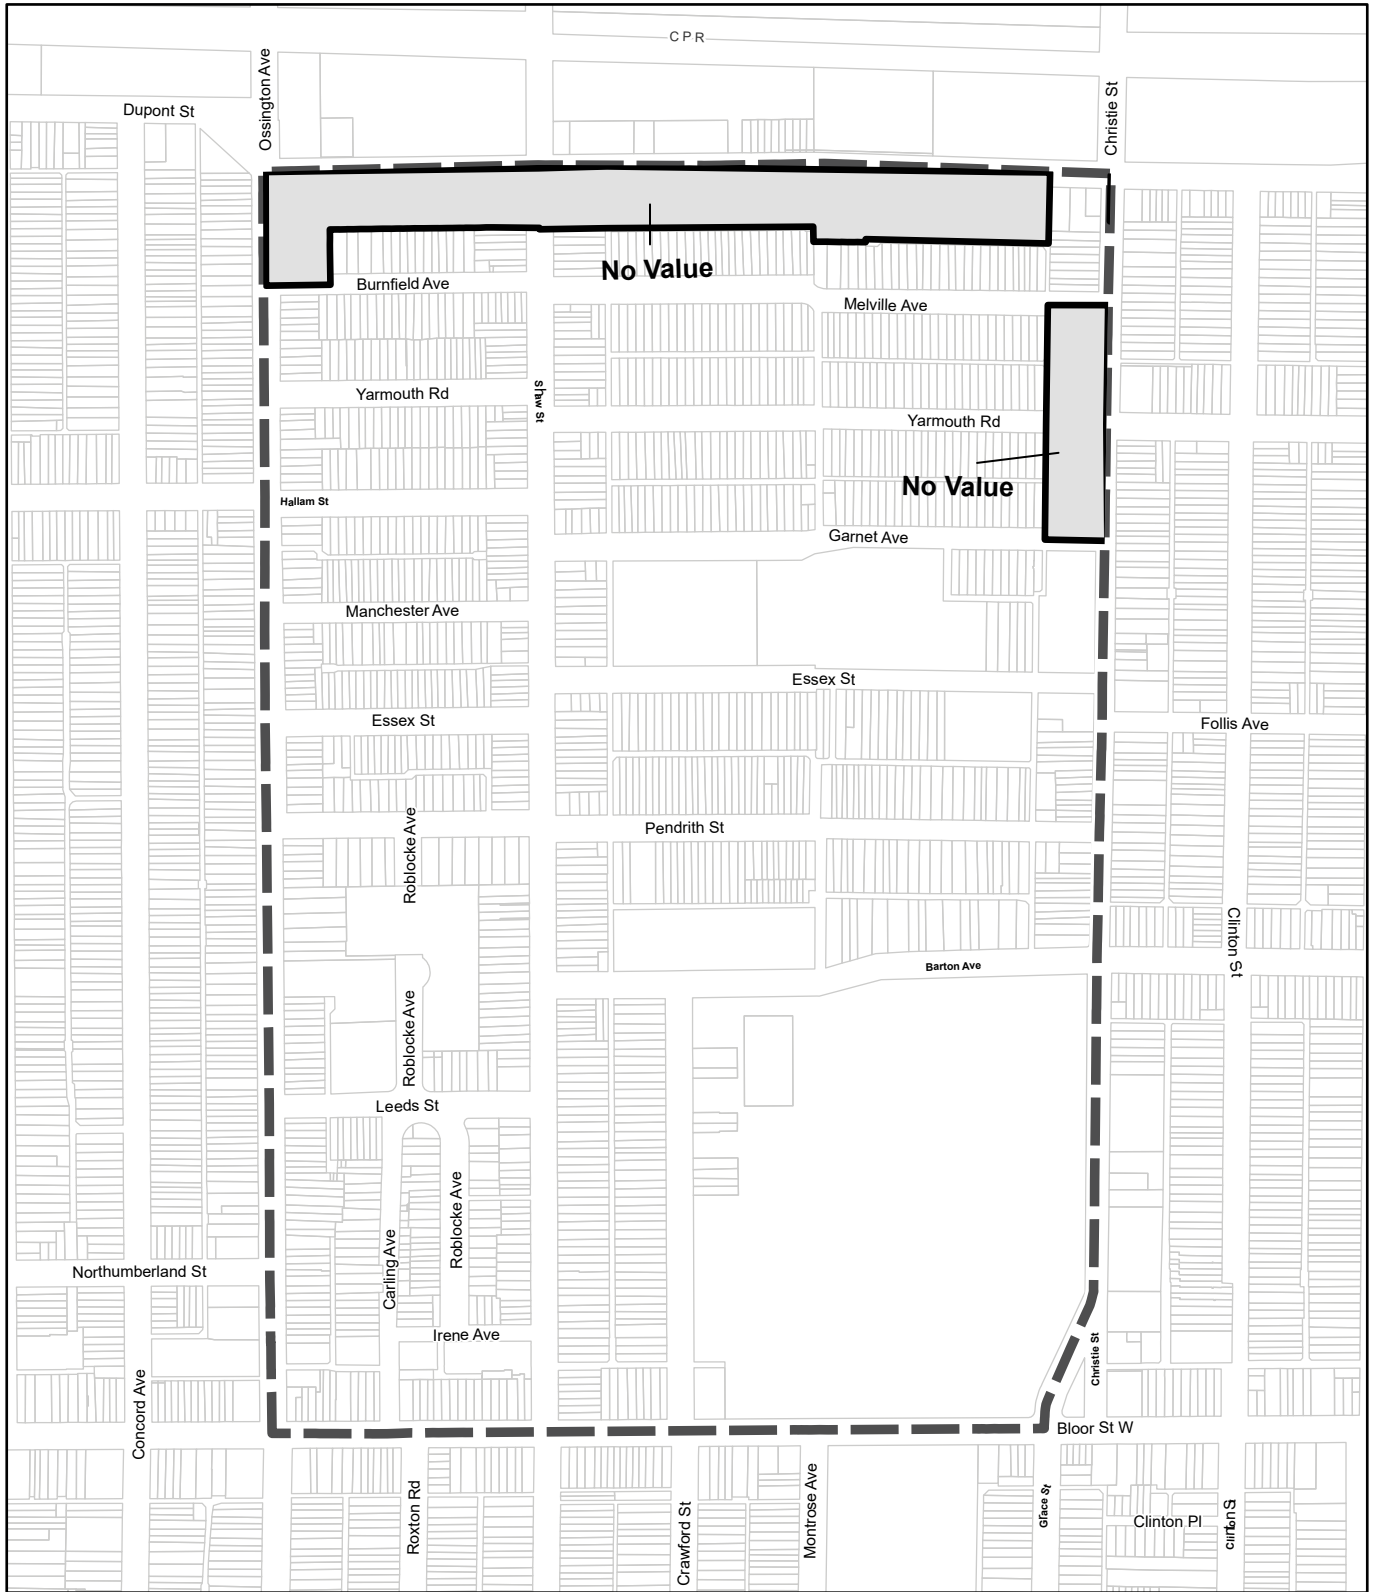

 Lands subject to height overlay amendments

 Map tile boundary

TORONTO City Planning

CR Zone Amendments - 995.21
Height Overlay Map

November 7, 2025

SCHEDULE B

Lands subject to height overlay amendments

Map tile boundary

0 50 100 Meters

Current Page
 Pages with RM/R/T Overlay Areas

TORONTO City Planning

CR Zone Amendments - 995.21
Height Overlay Map

November 7, 2025

SCHEDULE B

Lands subject to height overlay amendments

Map tile boundary

374	375	376	377	378
386	387	388	389	390
398	399	400	401	402

Current Page
 Pages with RM/R/T Overlay Areas

TORONTO City Planning

CR Zone Amendments - 995.21
Height Overlay Map

November 7, 2025

SCHEDULE B

-  Lands subject to height overlay amendments
-  Map tile boundary