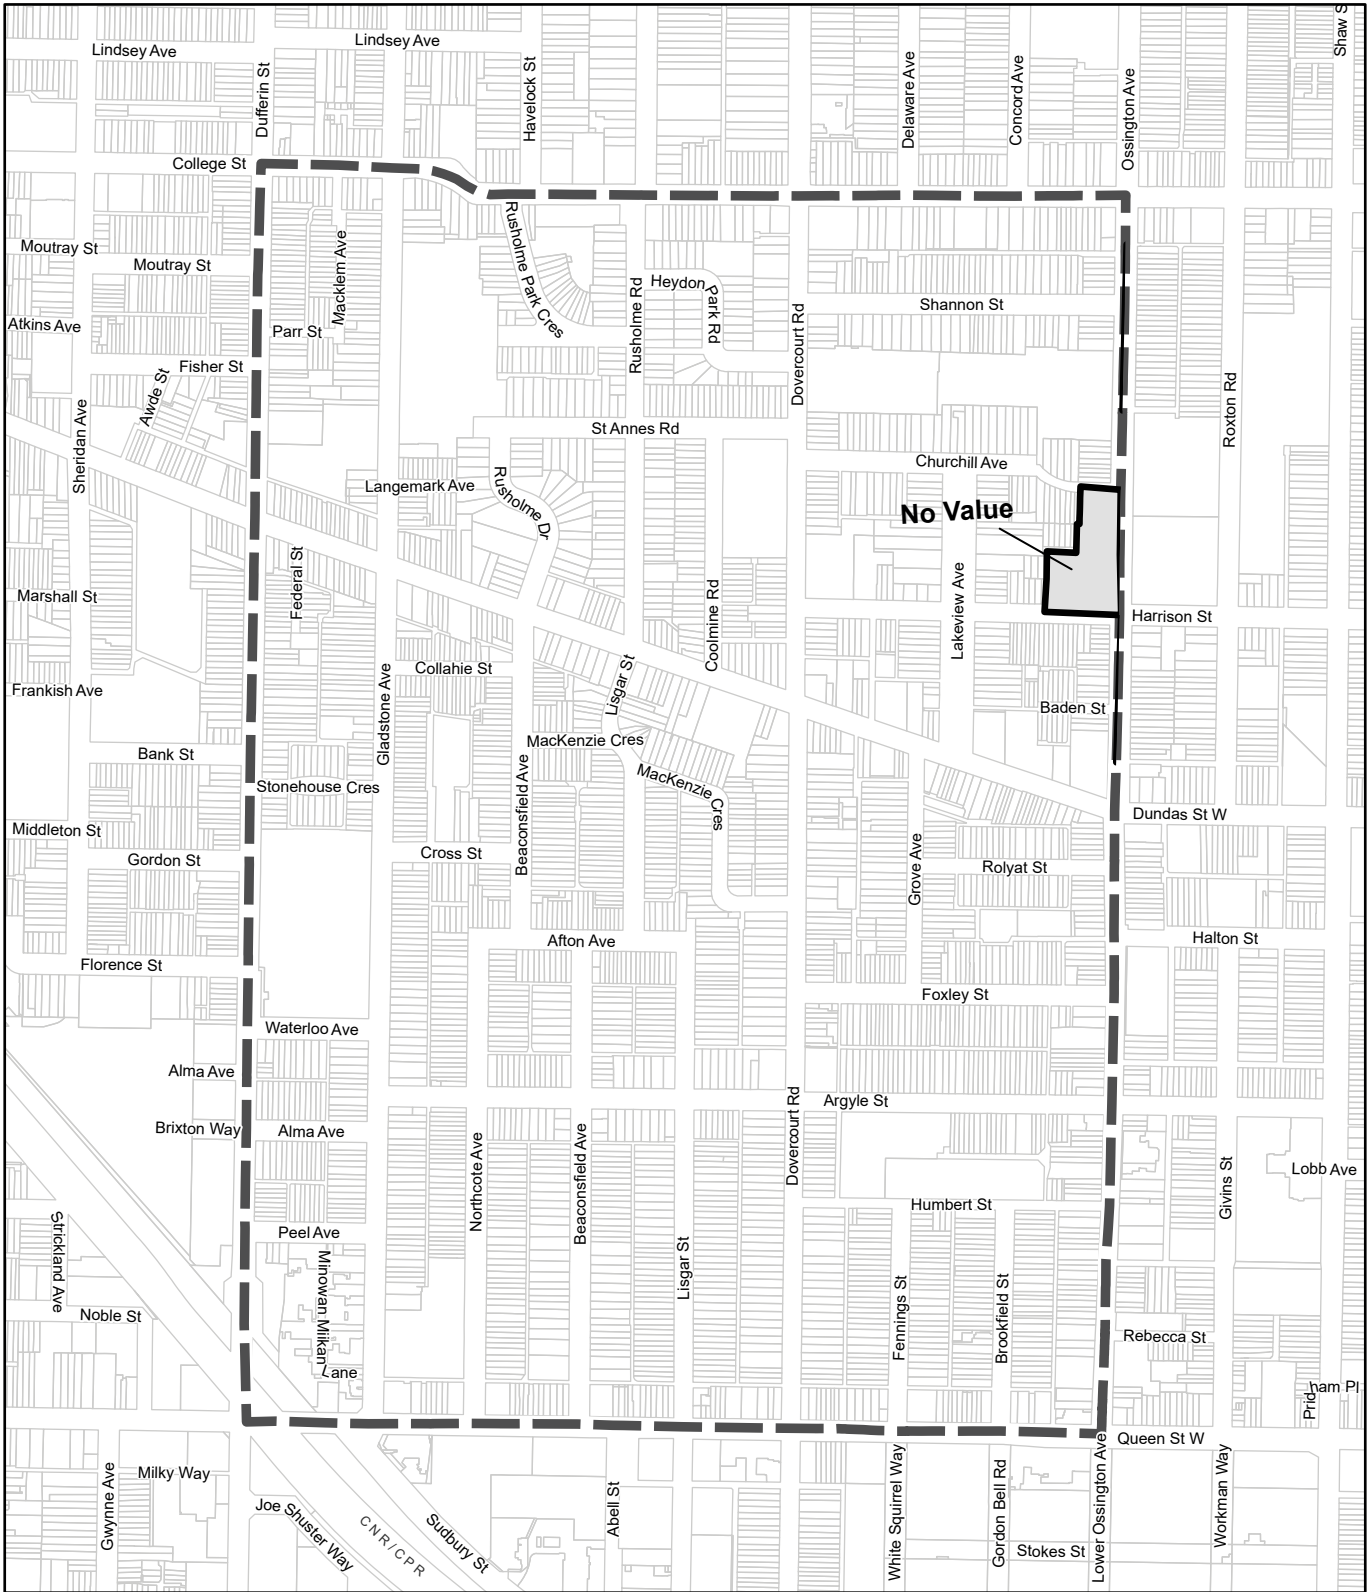

387	388	389	390	391
399	400	401	402	403
411	412	413	414	415

 Current Page
  Pages with RM/R/RT Overlay Areas

TORONTO City Planning

CR Zone Amendments - 995.21
Height Overlay Map

November 7, 2025

SCHEDULE B

Lands subject to height overlay amendments

Map tile boundary

0 40 80 Meters

388	389	390	391	392
400	401	402	403	404
412	413	414	415	

Current Page
 Pages with RM/RRT Overlay Areas

TORONTO City Planning

**CR Zone Amendments - 995.21
Height Overlay Map**

November 7, 2025

SCHEDULE B

-  Lands subject to height overlay amendments
-  Map tile boundary

TORONTO City Planning

CR Zone Amendments - 995.21
Height Overlay Map

November 7, 2025

SCHEDULE B

Lands subject to height overlay amendments

Map tile boundary

0 50 100 Meters

Current Page Pages with RM/R/RT Overlay Areas

TORONTO City Planning

CR Zone Amendments - 995.21
Height Overlay Map

November 7, 2025

SCHEDULE B

-  Lands subject to height overlay amendments
-  Map tile boundary