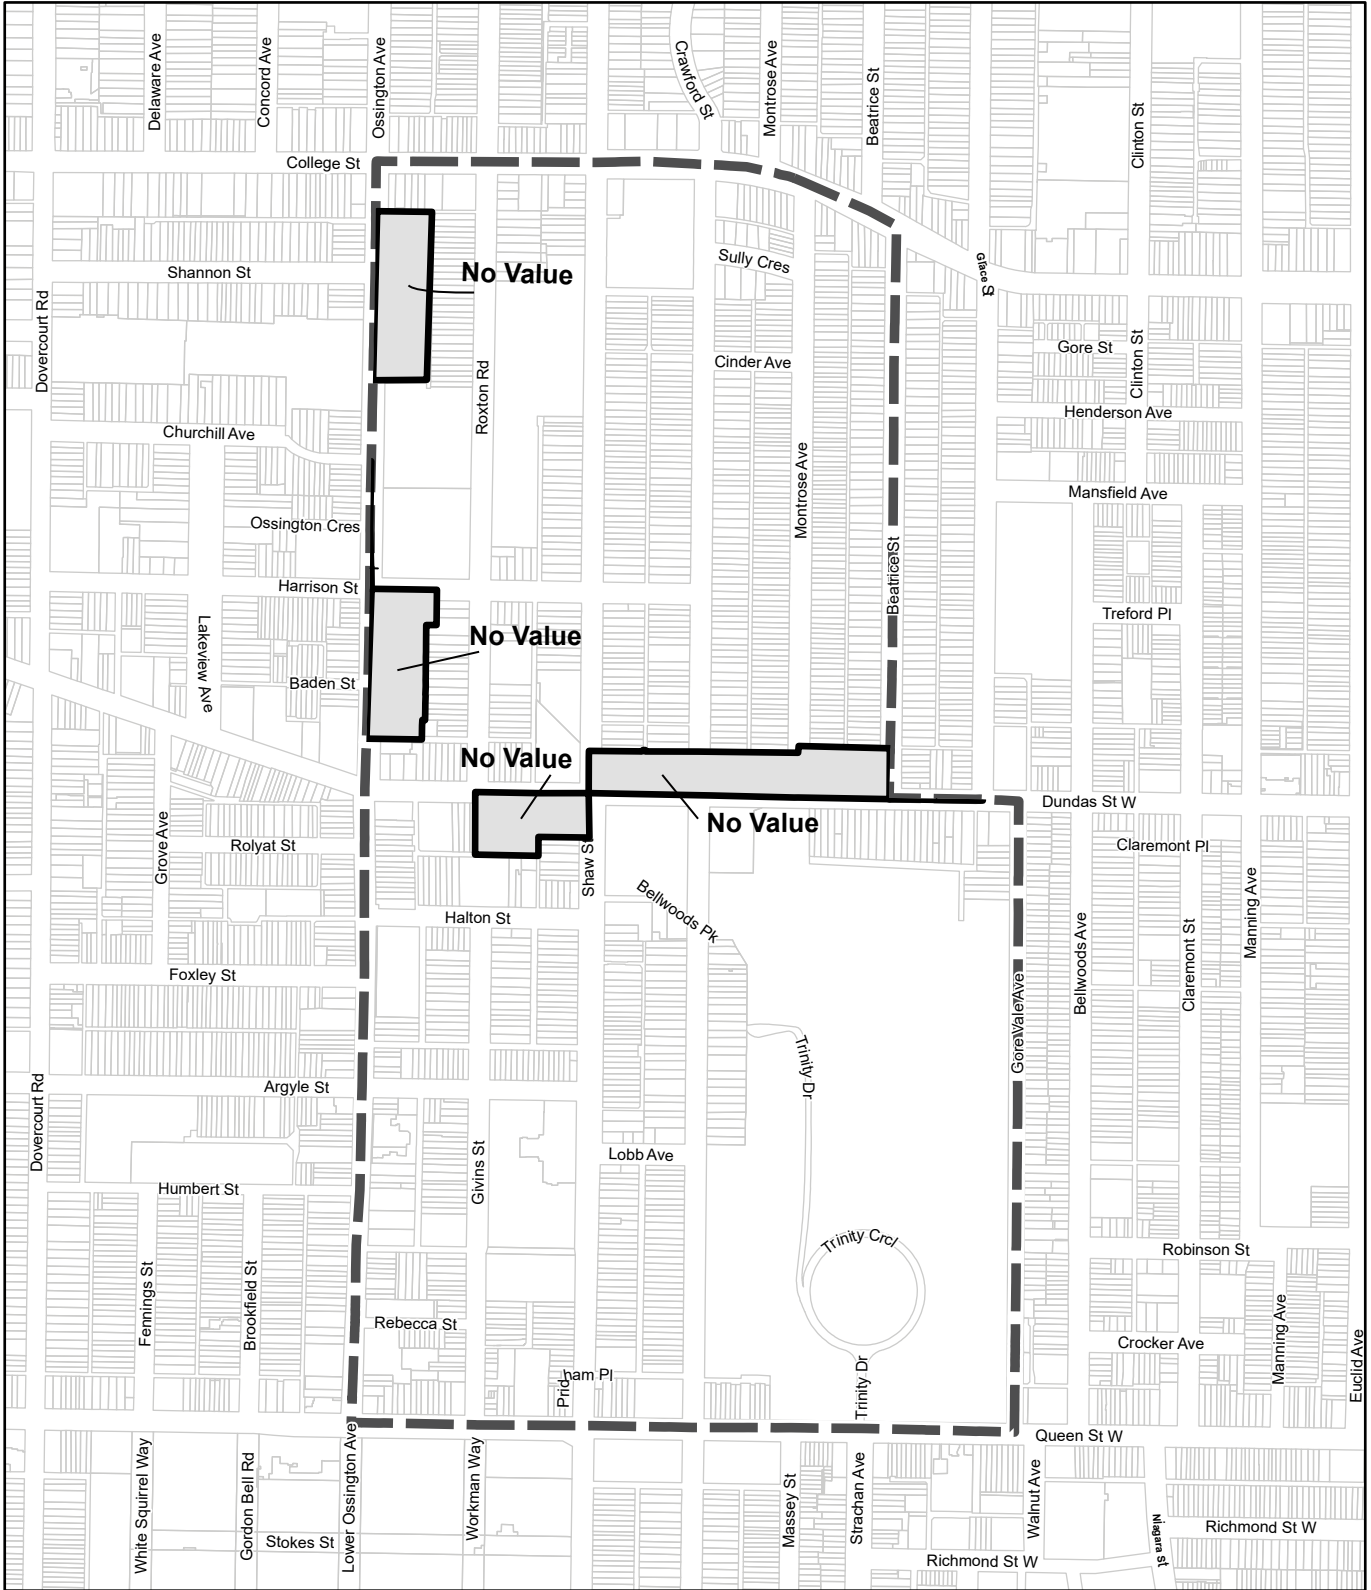

Lands subject to height overlay amendments

Map tile boundary

0 40 80 Meters

388	389	390	391	392
400	401	402	403	404
412	413	414	415	

Current Page
 Pages with RM/RRT Overlay Areas

TORONTO City Planning

**CR Zone Amendments - 995.21
Height Overlay Map**

November 7, 2025

SCHEDULE B

-  Lands subject to height overlay amendments
-  Map tile boundary

TORONTO City Planning

CR Zone Amendments - 995.21
Height Overlay Map

November 7, 2025

SCHEDULE B

Lands subject to height overlay amendments

Map tile boundary

0 50 100 Meters

Current Page Pages with RM/R/RT Overlay Areas

TORONTO City Planning

CR Zone Amendments - 995.21
Height Overlay Map

November 7, 2025

SCHEDULE B

-  Lands subject to height overlay amendments
-  Map tile boundary