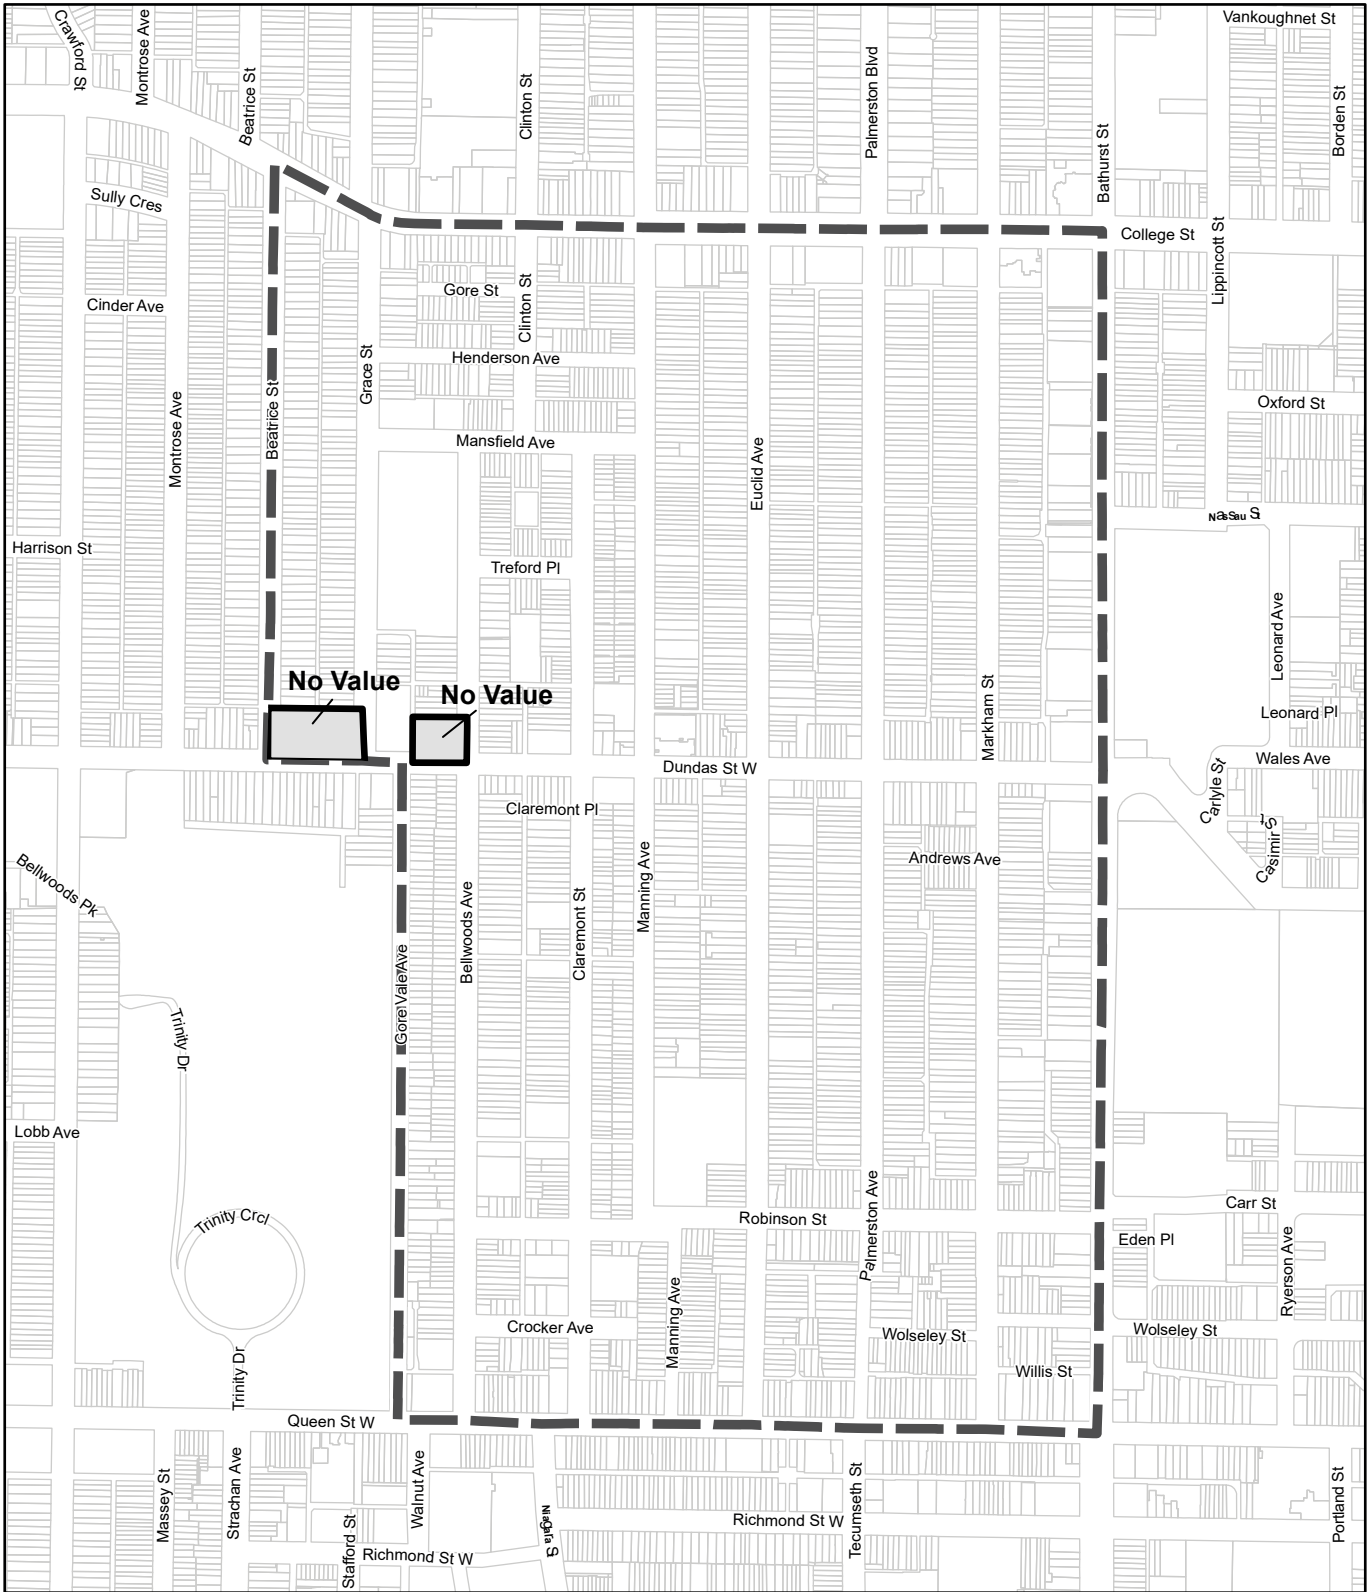

Lands subject to height overlay amendments

Map tile boundary

0 40 80 Meters

388	389	390	391	392
400	401	402	403	404
412	413	414	415	

Current Page
 Pages with RM/RRT Overlay Areas

TORONTO City Planning

**CR Zone Amendments - 995.21
Height Overlay Map**

November 7, 2025

SCHEDULE B

-  Lands subject to height overlay amendments
-  Map tile boundary

TORONTO City Planning

CR Zone Amendments - 995.21
Height Overlay Map

November 7, 2025

SCHEDULE B

Lands subject to height overlay amendments

Map tile boundary

0 50 100 Meters

Current Page Pages with RM/R/RT Overlay Areas

TORONTO City Planning

CR Zone Amendments - 995.21
Height Overlay Map

November 7, 2025

SCHEDULE B

-  Lands subject to height overlay amendments
-  Map tile boundary