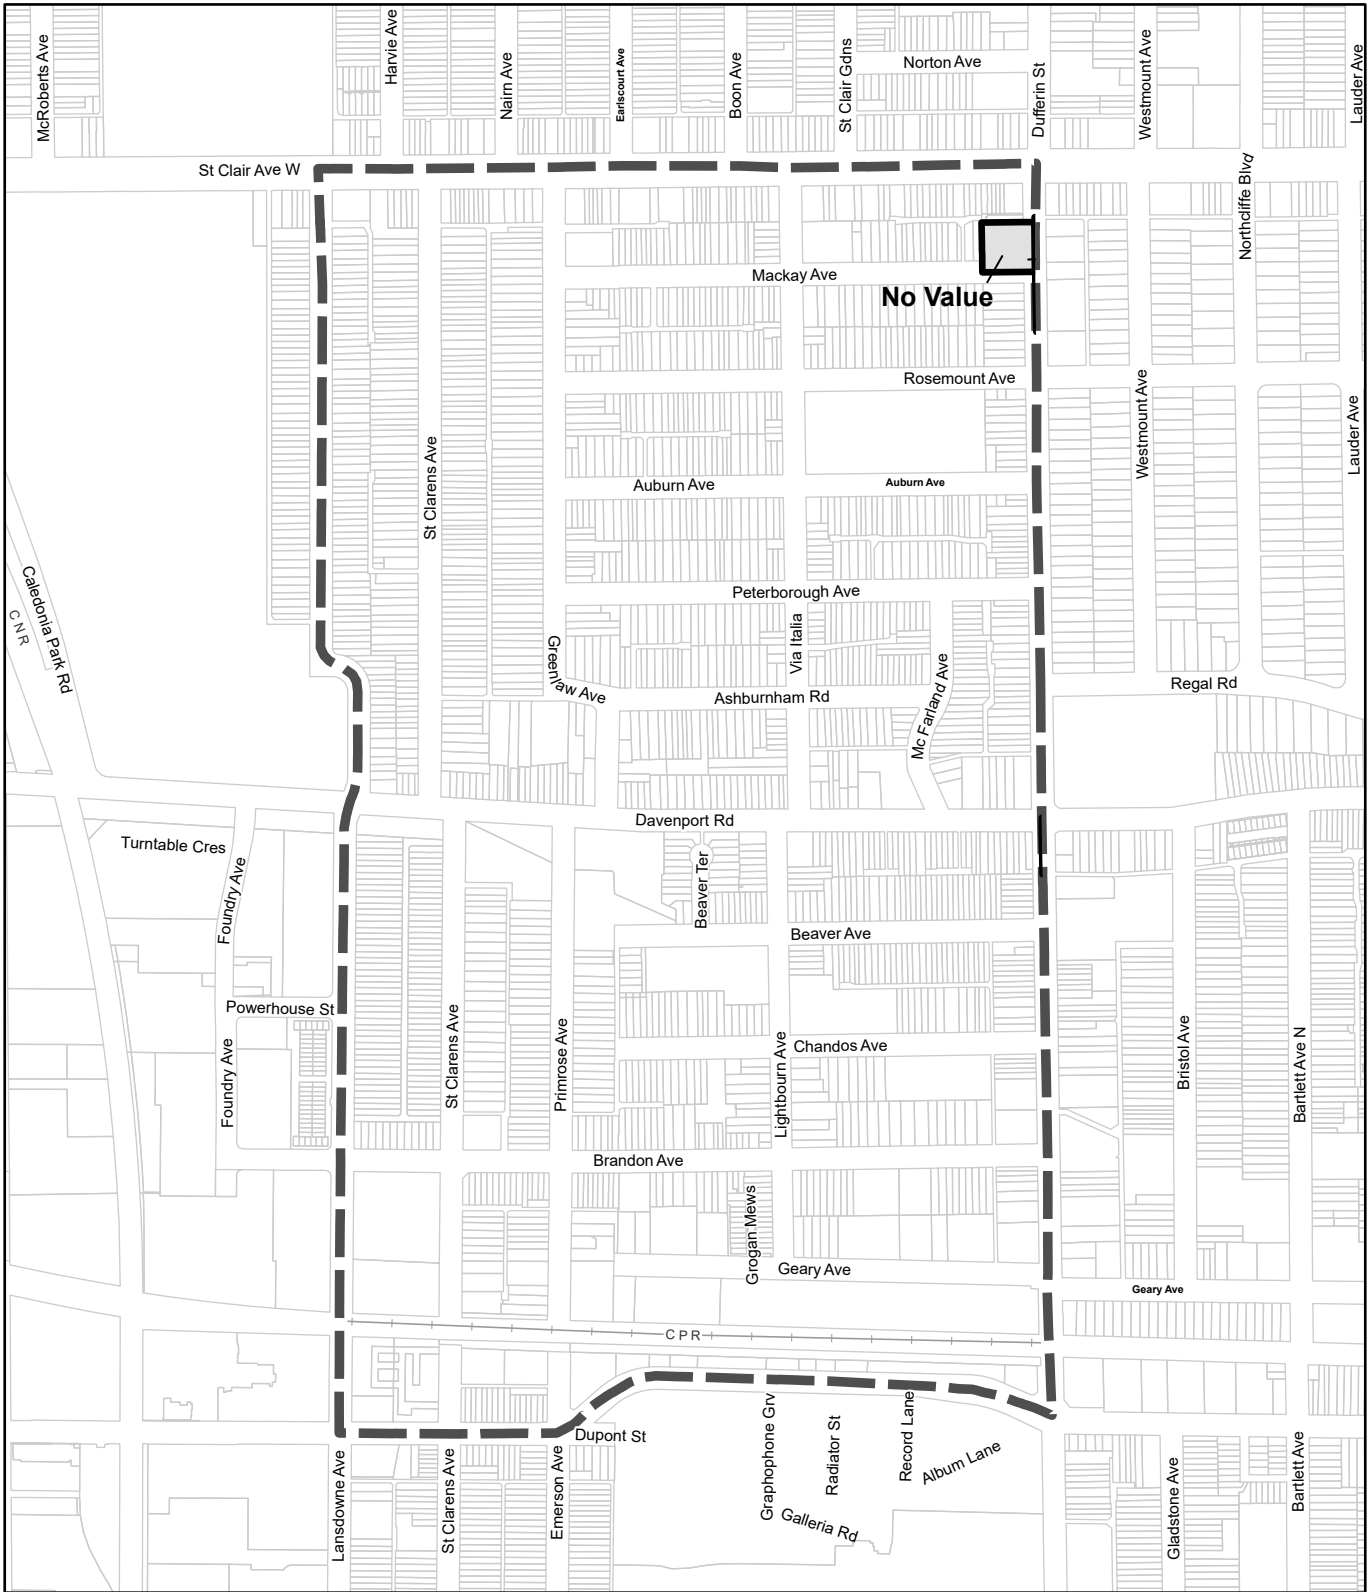

TORONTO City Planning

CR Zone Amendments - 995.21
Height Overlay Map

November 7, 2025

SCHEDULE B

-  Lands subject to height overlay amendments
-  Map tile boundary

TORONTO City Planning

**CR Zone Amendments - 995.21
Height Overlay Map**

November 7, 2025

SCHEDULE B

 Lands subject to height overlay amendments

 Map tile boundary

TORONTO City Planning

CR Zone Amendments - 995.21
Height Overlay Map

November 7, 2025

SCHEDULE B

 Lands subject to height overlay amendments

 Map tile boundary

TORONTO City Planning

CR Zone Amendments - 995.21
Height Overlay Map

November 7, 2025

SCHEDULE B

Lands subject to height overlay amendments

Map tile boundary

0 50 100 Meters

Current Page
 Pages with RM/R/T Overlay Areas

TORONTO City Planning

CR Zone Amendments - 995.21
Height Overlay Map

November 7, 2025

SCHEDULE B

Lands subject to height overlay amendments

Map tile boundary