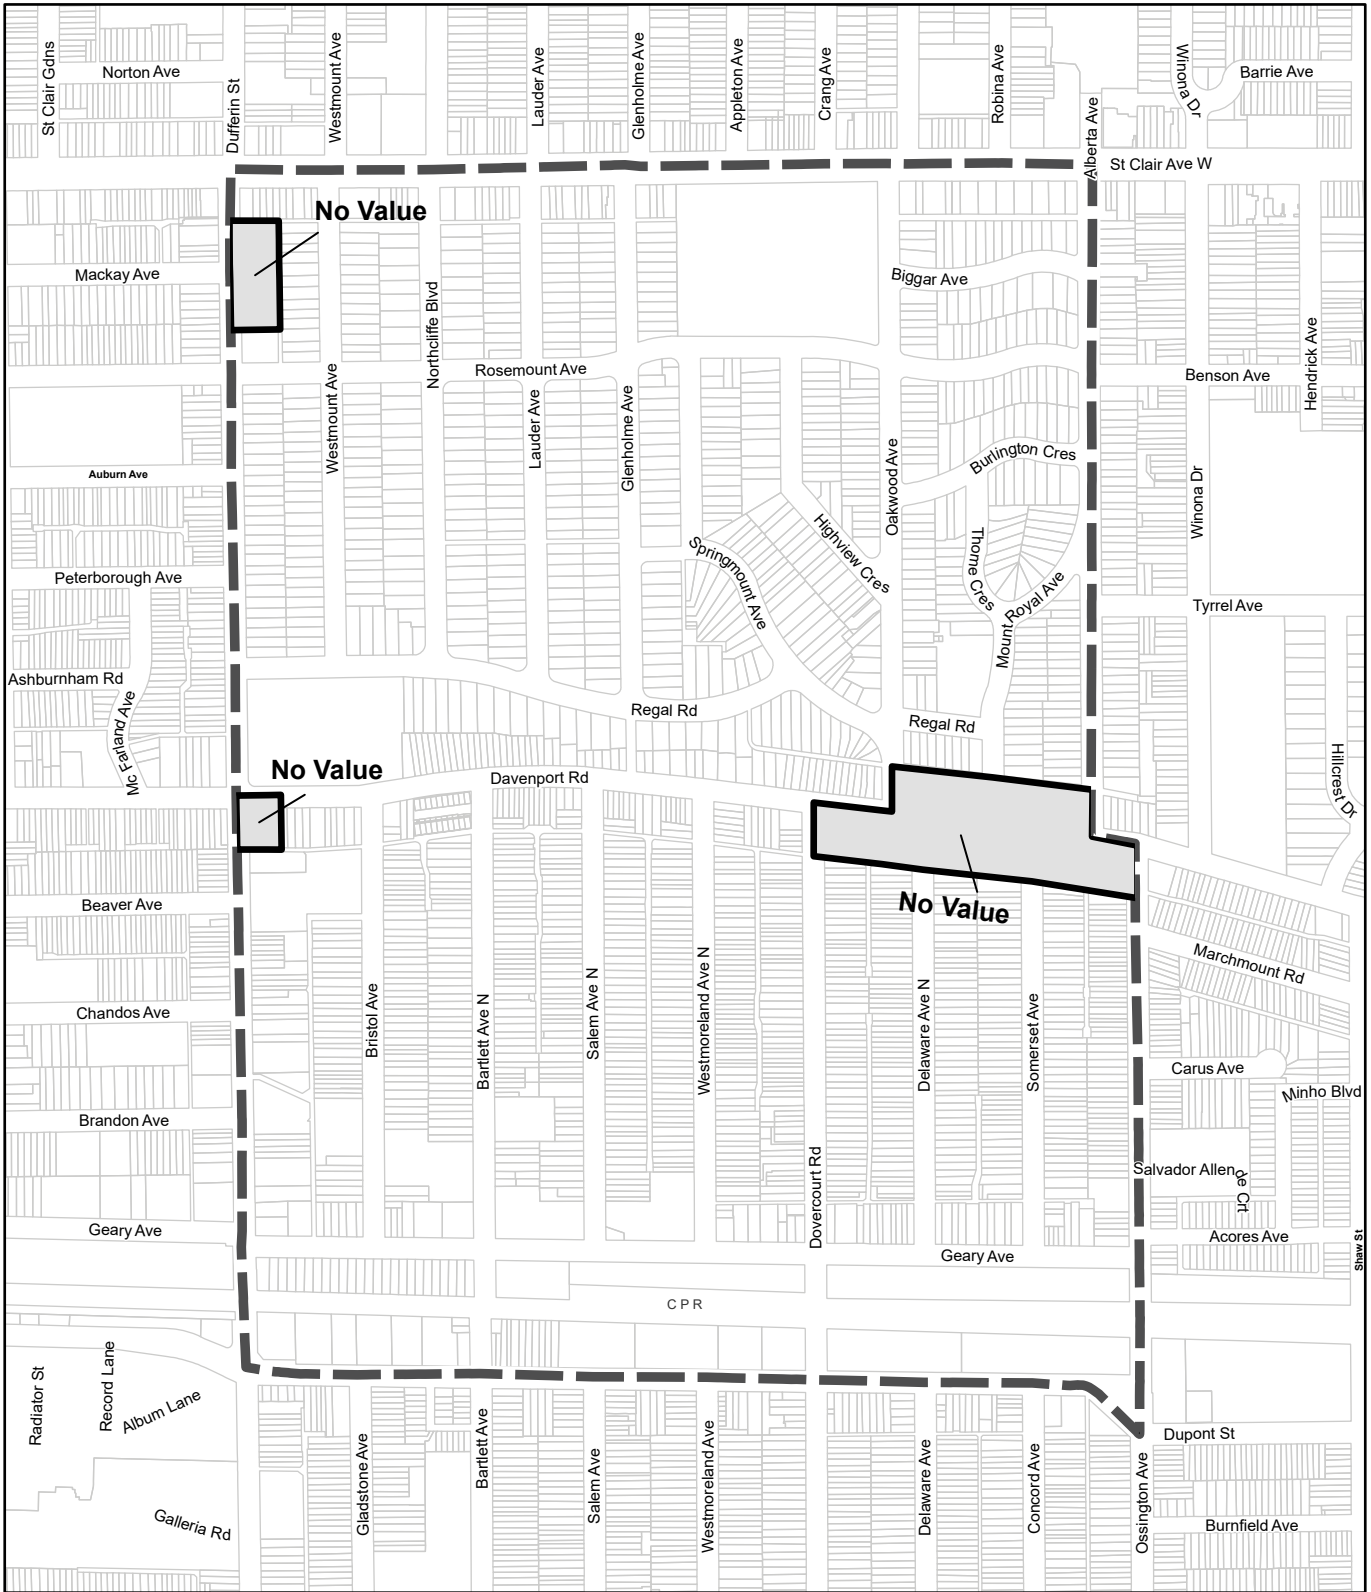

November 7, 2025

SCHEDULE B

 Lands subject to height overlay amendments

 Map tile boundary

TORONTO City Planning

CR Zone Amendments - 995.21
Height Overlay Map

November 7, 2025

SCHEDULE B

 Lands subject to height overlay amendments

 Map tile boundary

TORONTO City Planning

CR Zone Amendments - 995.21
Height Overlay Map

November 7, 2025

SCHEDULE B

Lands subject to height overlay amendments

Map tile boundary

0 50 100 Meters

Current Page
 Pages with RM/R/T Overlay Areas

TORONTO City Planning

CR Zone Amendments - 995.21
Height Overlay Map

November 7, 2025

SCHEDULE B

Lands subject to height overlay amendments

Map tile boundary