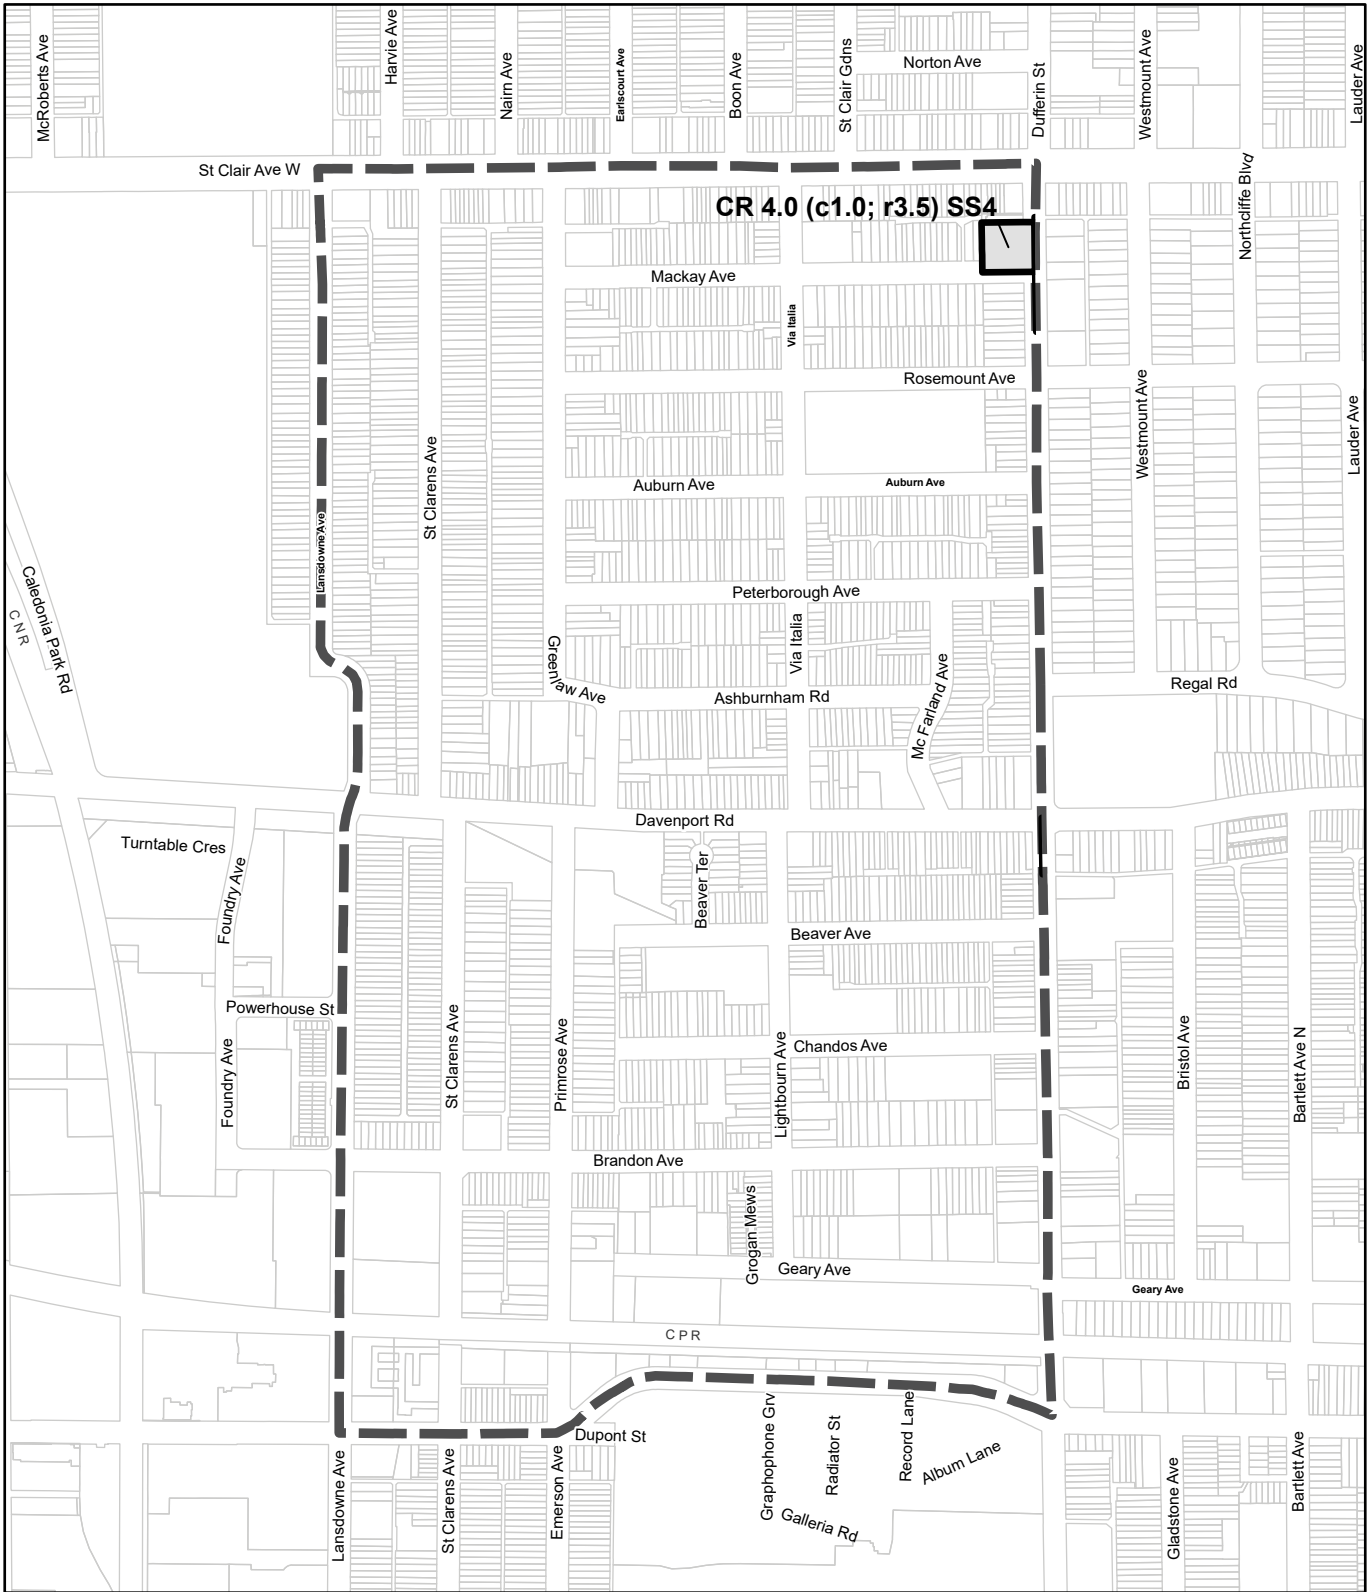

November 7, 2025

SCHEDULE A

-  Lands subject to zone label amendments
-  Map tile boundary

TORONTO City Planning

CR Zone Amendments - 990.10
Zoning By-law Map

November 7, 2025

SCHEDULE A

-  Lands subject to zone label amendments
-  Map tile boundary

362 363 364 365 366
374 375 **376** 377 378
386 387 388 389 390

 Current Page  Pages with RMR/RT Overlay Areas

TORONTO City Planning

CR Zone Amendments - 990.10
Zoning By-law Map

November 7, 2025

SCHEDULE A

-  Lands subject to zone label amendments
-  Map tile boundary

TORONTO City Planning

CR Zone Amendments - 990.10
Zoning By-law Map

November 7, 2025

SCHEDULE A

 Lands subject to zone label amendments

 Map tile boundary

TORONTO City Planning

CR Zone Amendments - 990.10
Zoning By-law Map

November 7, 2025

SCHEDULE A

-  Lands subject to zone label amendments
-  Map tile boundary

387	388	389	390	391
399	400	401	402	403
411	412	413	414	415