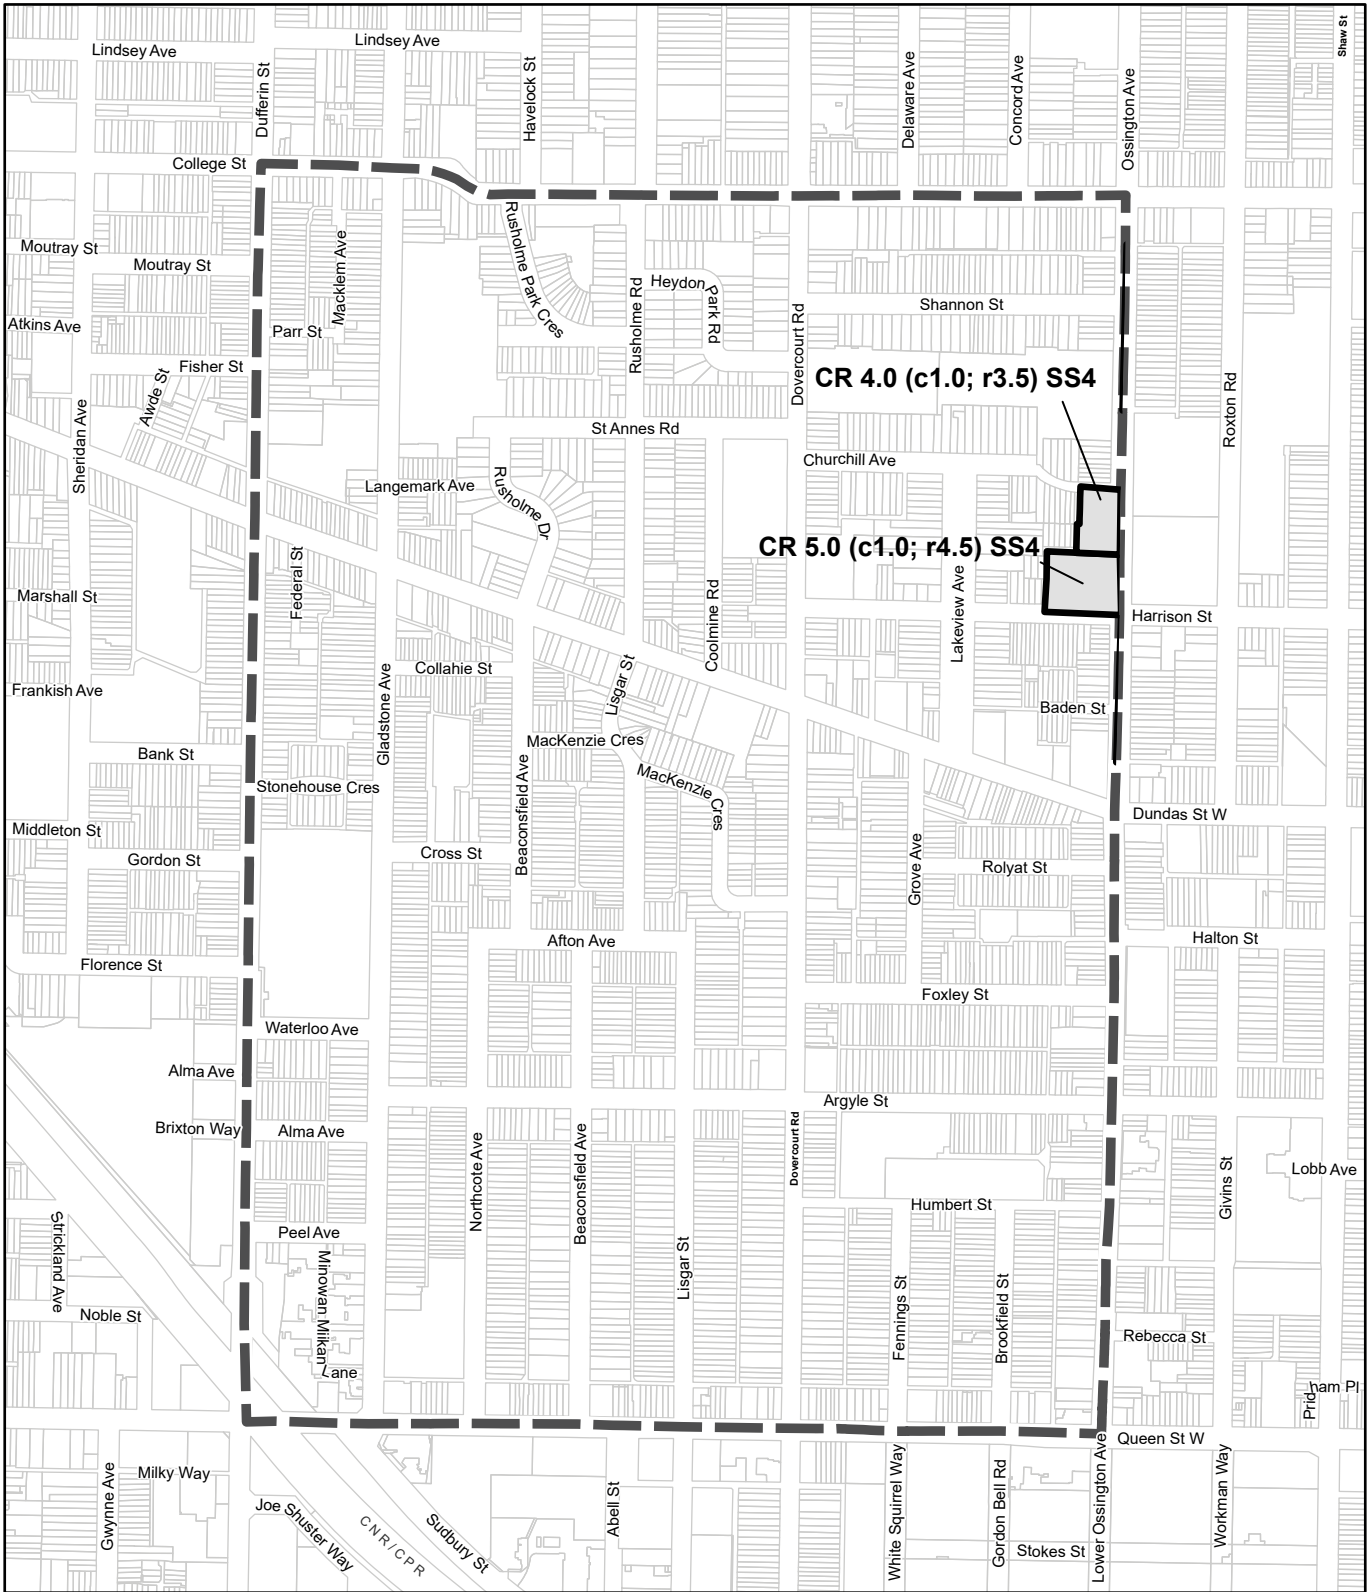

TORONTO City Planning

CR Zone Amendments - 990.10
Zoning By-law Map

November 7, 2025

SCHEDULE A

-  Lands subject to zone label amendments
-  Map tile boundary

387	388	389	390	391
399	400	401	402	403
411	412	413	414	415

 Current Page  Pages with RM/R/RT Overlay Areas

TORONTO City Planning

CR Zone Amendments - 990.10
Zoning By-law Map

November 7, 2025

SCHEDULE A

-  Lands subject to zone label amendments
-  Map tile boundary

388	389	390	391	392
400	401	402	403	404
412	413	414	415	

 Current Page  Pages with RM/R/T Overlay Areas

TORONTO City Planning

CR Zone Amendments - 990.10
Zoning By-law Map

November 7, 2025

SCHEDULE A

-  Lands subject to zone label amendments
-  Map tile boundary

November 7, 2025

SCHEDULE A

 Lands subject to zone label amendments

 Map tile boundary