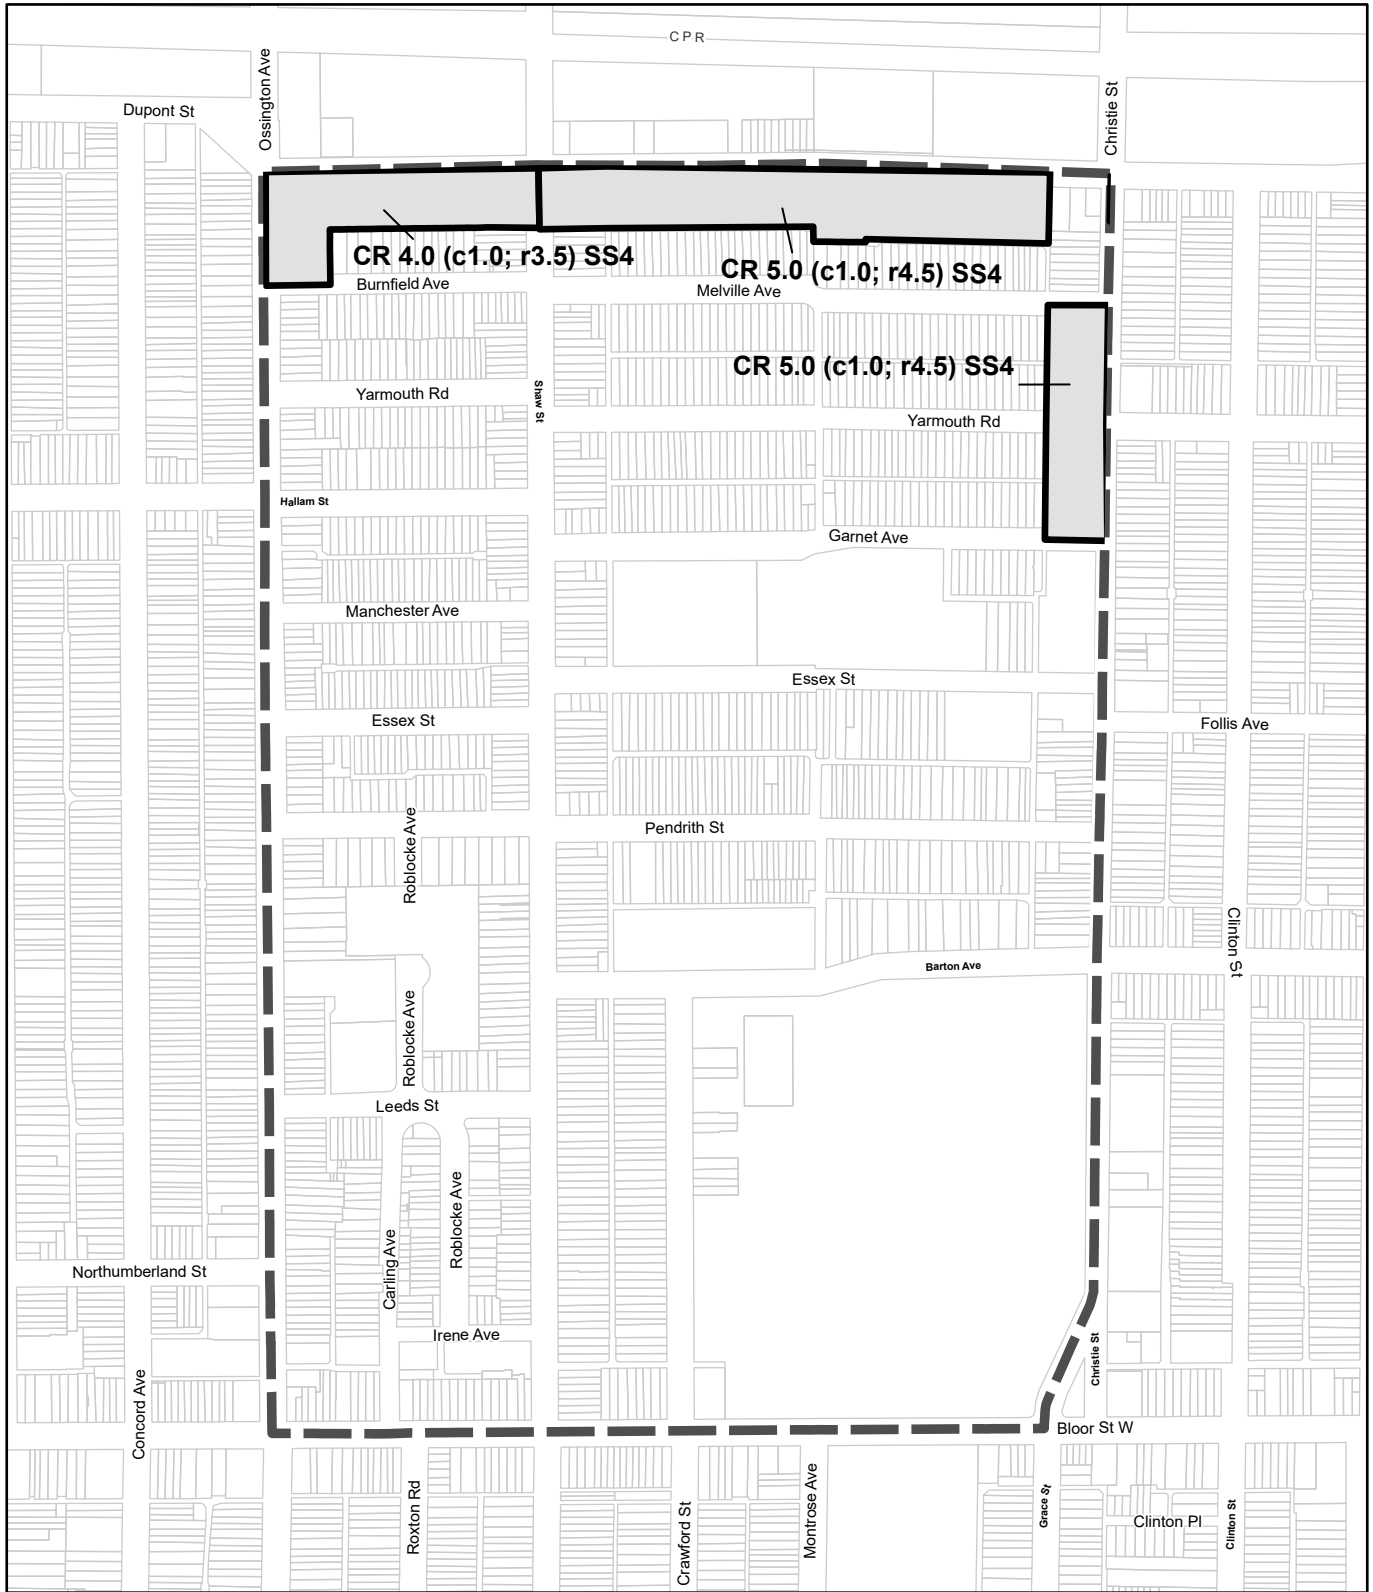

362 363 364 365 366
374 375 **376** 377 378
386 387 388 389 390

 Current Page  Pages with RMR/RT Overlay Areas

TORONTO City Planning

CR Zone Amendments - 990.10
Zoning By-law Map

November 7, 2025

SCHEDULE A

-  Lands subject to zone label amendments
-  Map tile boundary

TORONTO City Planning

CR Zone Amendments - 990.10
Zoning By-law Map

November 7, 2025

SCHEDULE A

 Lands subject to zone label amendments

 Map tile boundary

TORONTO City Planning

CR Zone Amendments - 990.10
Zoning By-law Map

November 7, 2025

SCHEDULE A

-  Lands subject to zone label amendments
-  Map tile boundary

387	388	389	390	391
399	400	401	402	403
411	412	413	414	415

 Current Page  Pages with RM/R/RT Overlay Areas

TORONTO City Planning

CR Zone Amendments - 990.10
Zoning By-law Map

November 7, 2025

SCHEDULE A

-  Lands subject to zone label amendments
-  Map tile boundary