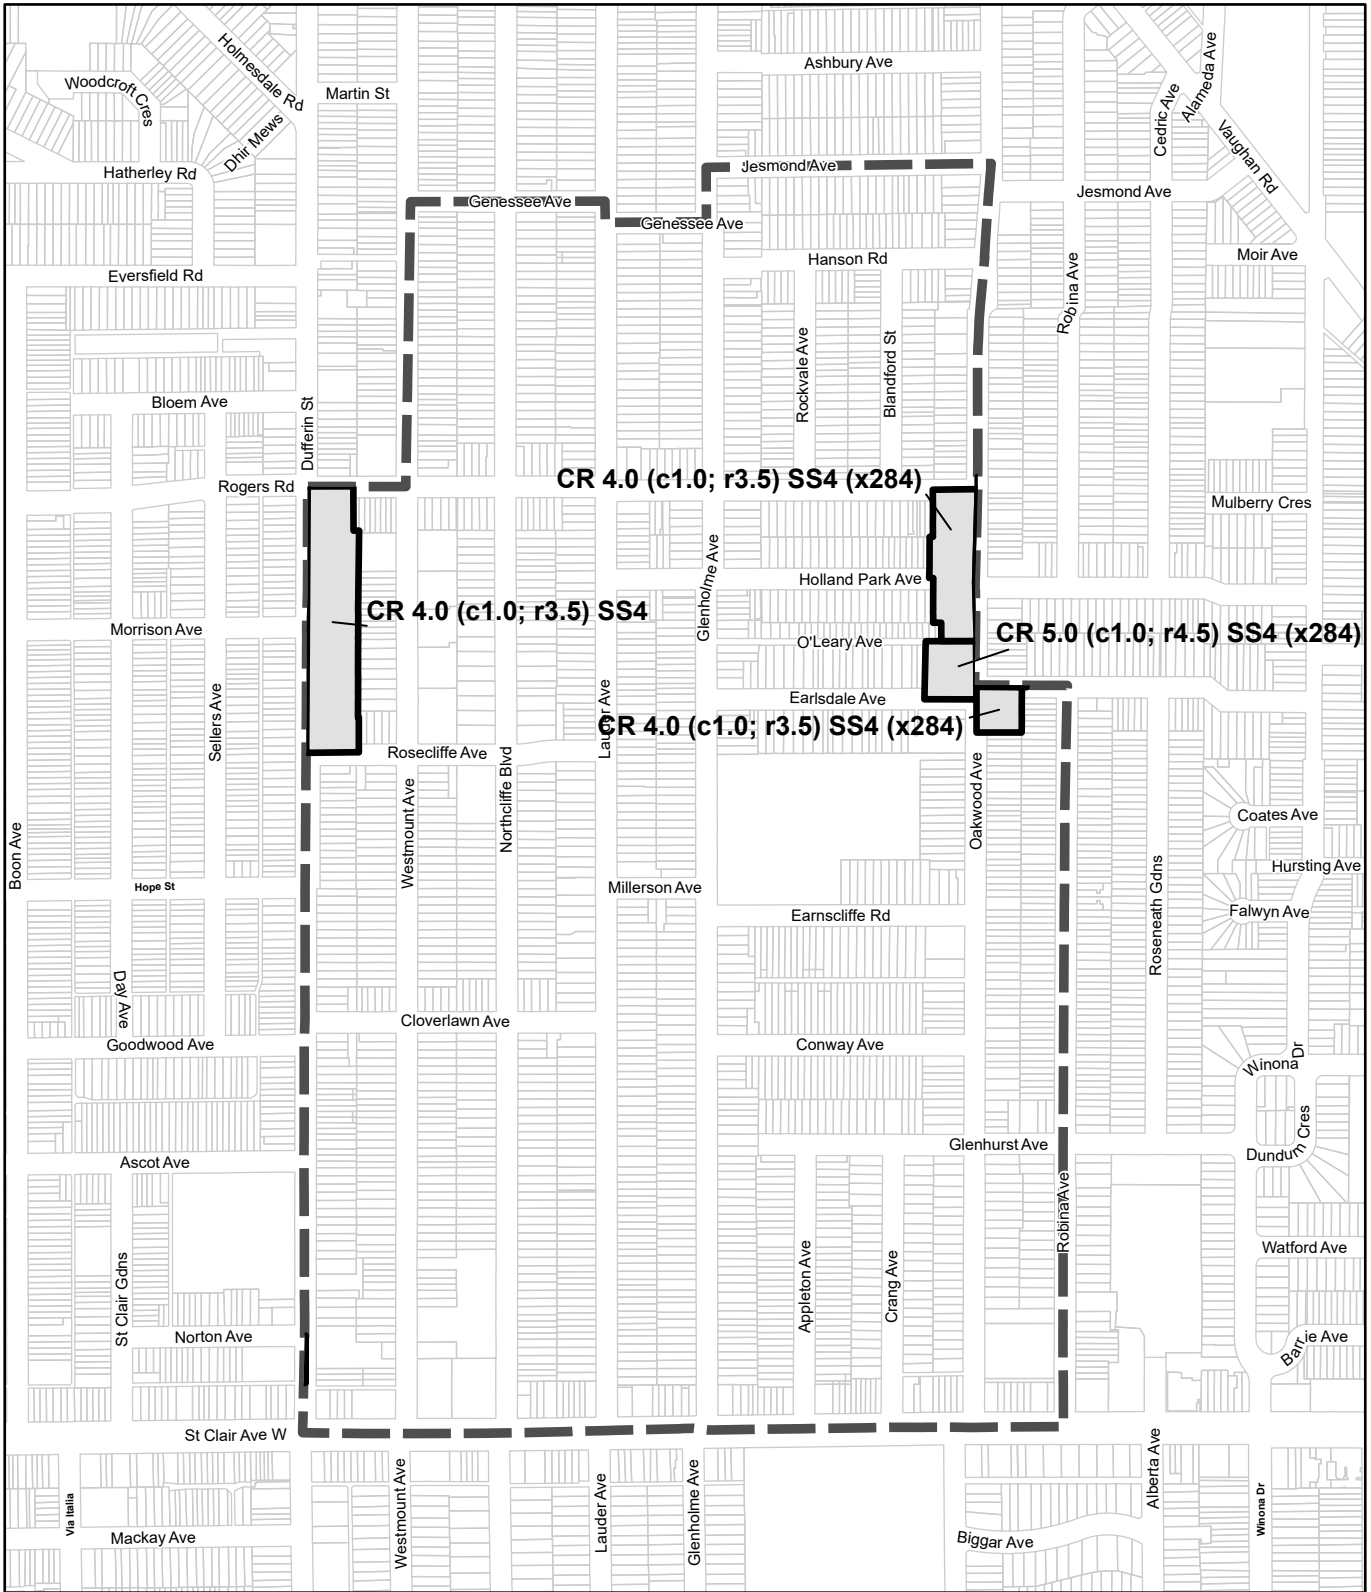

TORONTO City Planning

CR Zone Amendments - 990.10
Zoning By-law Map

November 7, 2025

SCHEDULE A

-  Lands subject to zone label amendments
-  Map tile boundary

TORONTO City Planning

CR Zone Amendments - 990.10
Zoning By-law Map

November 7, 2025

SCHEDULE A

-  Lands subject to zone label amendments
-  Map tile boundary

TORONTO City Planning

CR Zone Amendments - 990.10
Zoning By-law Map

November 7, 2025

SCHEDULE A

-  Lands subject to zone label amendments
-  Map tile boundary

362 363 364 365 366
374 375 **376** 377 378
386 387 388 389 390

 Current Page  Pages with RMR/RT Overlay Areas

TORONTO City Planning

CR Zone Amendments - 990.10
Zoning By-law Map

November 7, 2025

SCHEDULE A

-  Lands subject to zone label amendments
-  Map tile boundary

TORONTO City Planning

CR Zone Amendments - 990.10
Zoning By-law Map

November 7, 2025

SCHEDULE A

 Lands subject to zone label amendments

 Map tile boundary