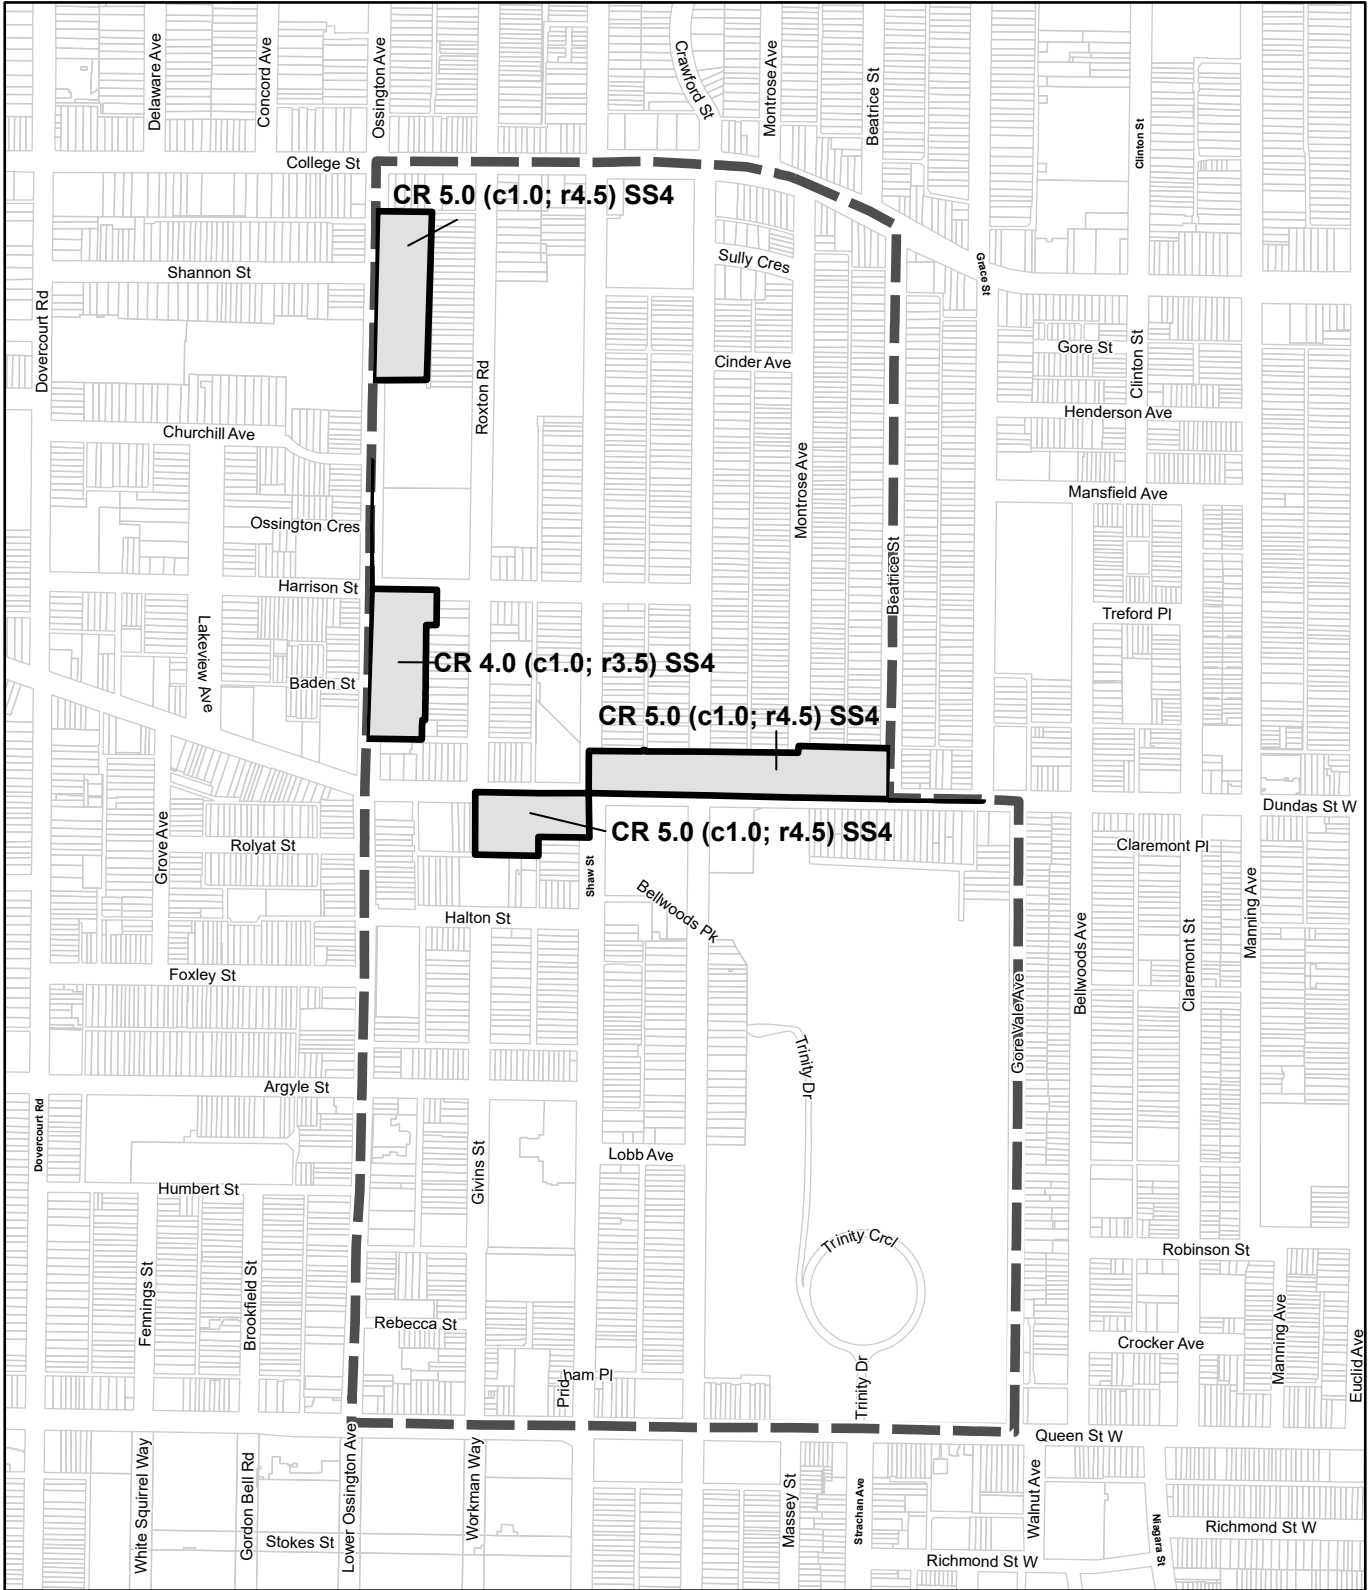

 Current Page  Pages with RM/R/RT Overlay Areas

TORONTO City Planning

CR Zone Amendments - 990.10
Zoning By-law Map

November 7, 2025

SCHEDULE A

-  Lands subject to zone label amendments
-  Map tile boundary

388	389	390	391	392
400	401	402	403	404
412	413	414	415	

 Current Page  Pages with RM/R/T Overlay Areas

TORONTO City Planning

CR Zone Amendments - 990.10
Zoning By-law Map

November 7, 2025

SCHEDULE A

-  Lands subject to zone label amendments
-  Map tile boundary

TORONTO City Planning

CR Zone Amendments - 990.10
Zoning By-law Map

November 7, 2025

SCHEDULE A

 Lands subject to zone label amendments

 Map tile boundary

TORONTO City Planning

CR Zone Amendments - 990.10
Zoning By-law Map

November 7, 2025

SCHEDULE A

 Lands subject to zone label amendments

 Map tile boundary