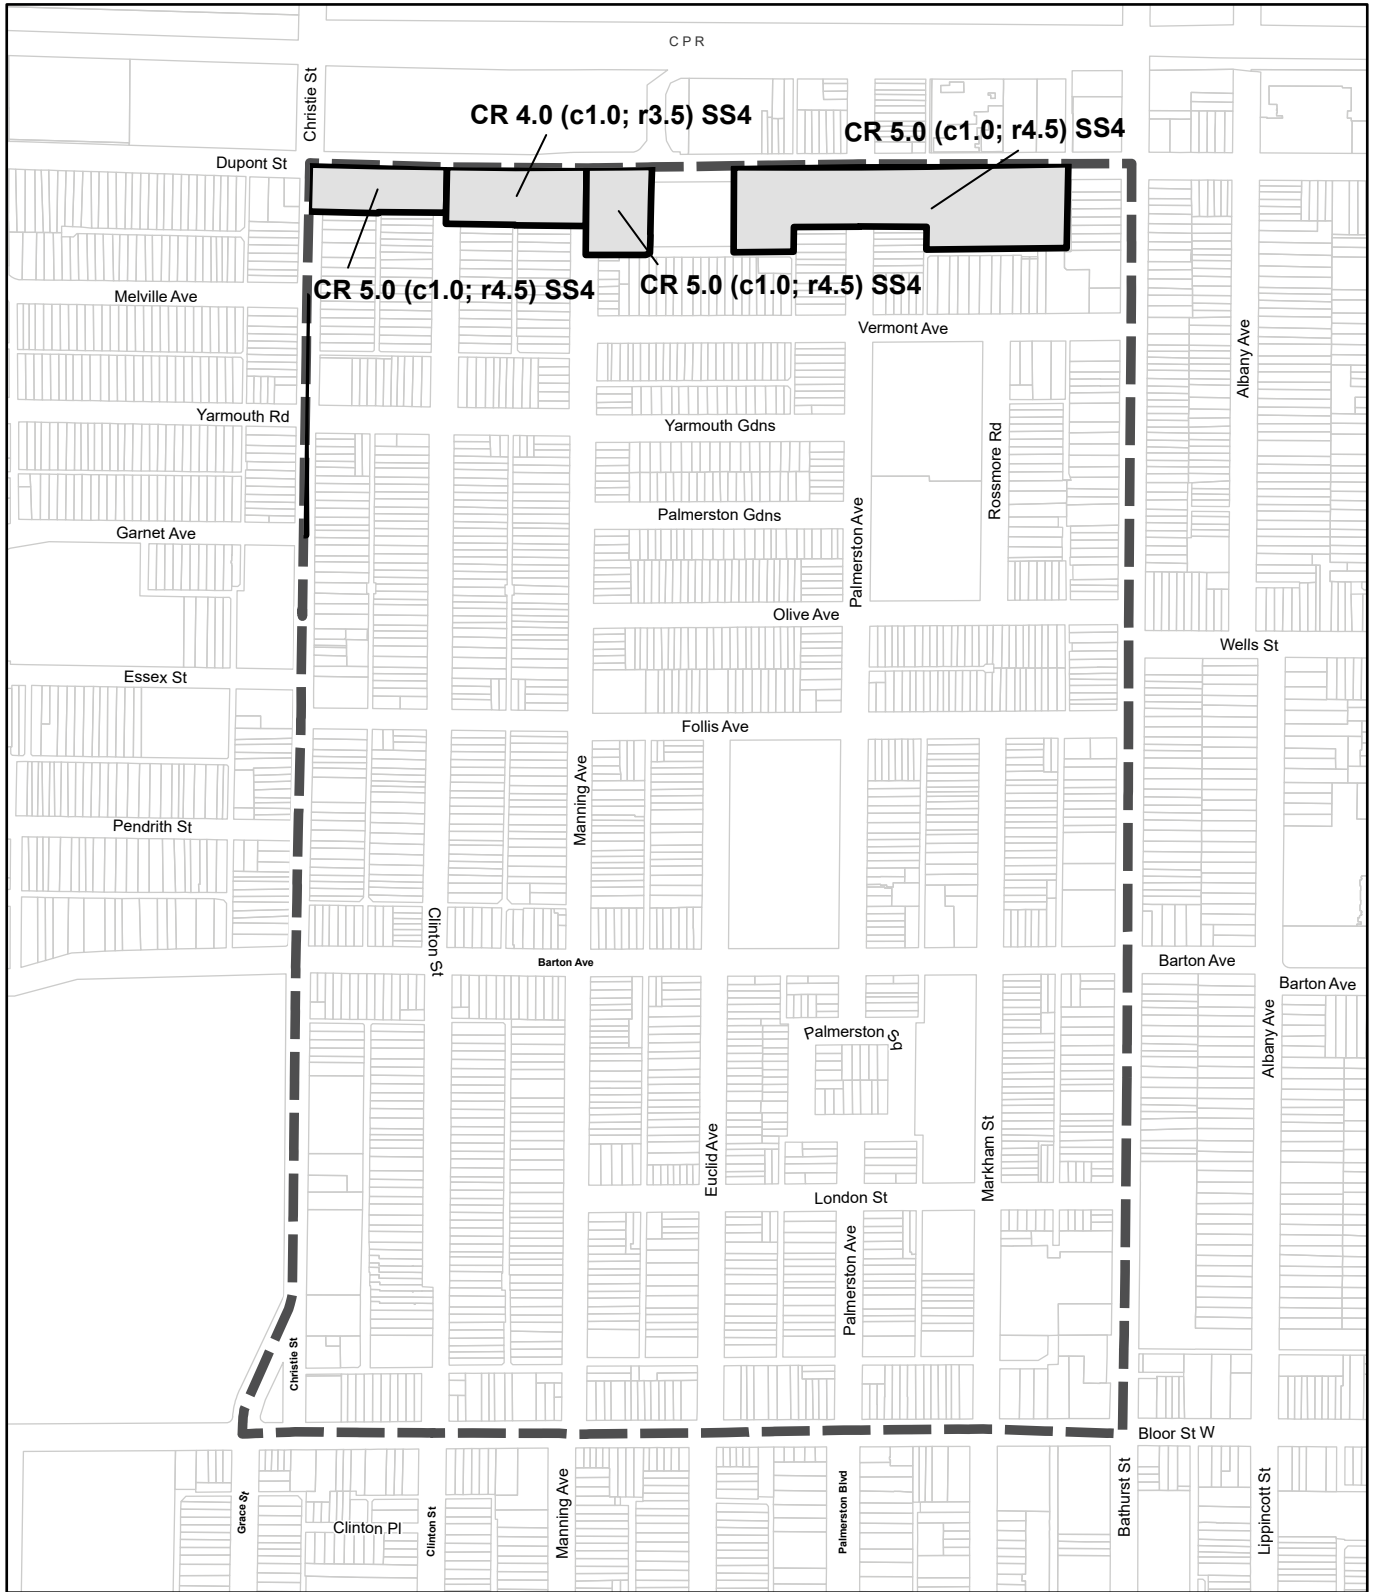

-  Lands subject to zone label amendments
-  Map tile boundary

TORONTO City Planning

CR Zone Amendments - 990.10
Zoning By-law Map

November 7, 2025

SCHEDULE A

 Lands subject to zone label amendments

 Map tile boundary

TORONTO City Planning

CR Zone Amendments - 990.10
Zoning By-law Map

November 7, 2025

SCHEDULE A

-  Lands subject to zone label amendments
-  Map tile boundary

387	388	389	390	391
399	400	401	402	403
411	412	413	414	415

 Current Page  Pages with RM/R/RT Overlay Areas

TORONTO City Planning

CR Zone Amendments - 990.10
Zoning By-law Map

November 7, 2025

SCHEDULE A

-  Lands subject to zone label amendments
-  Map tile boundary