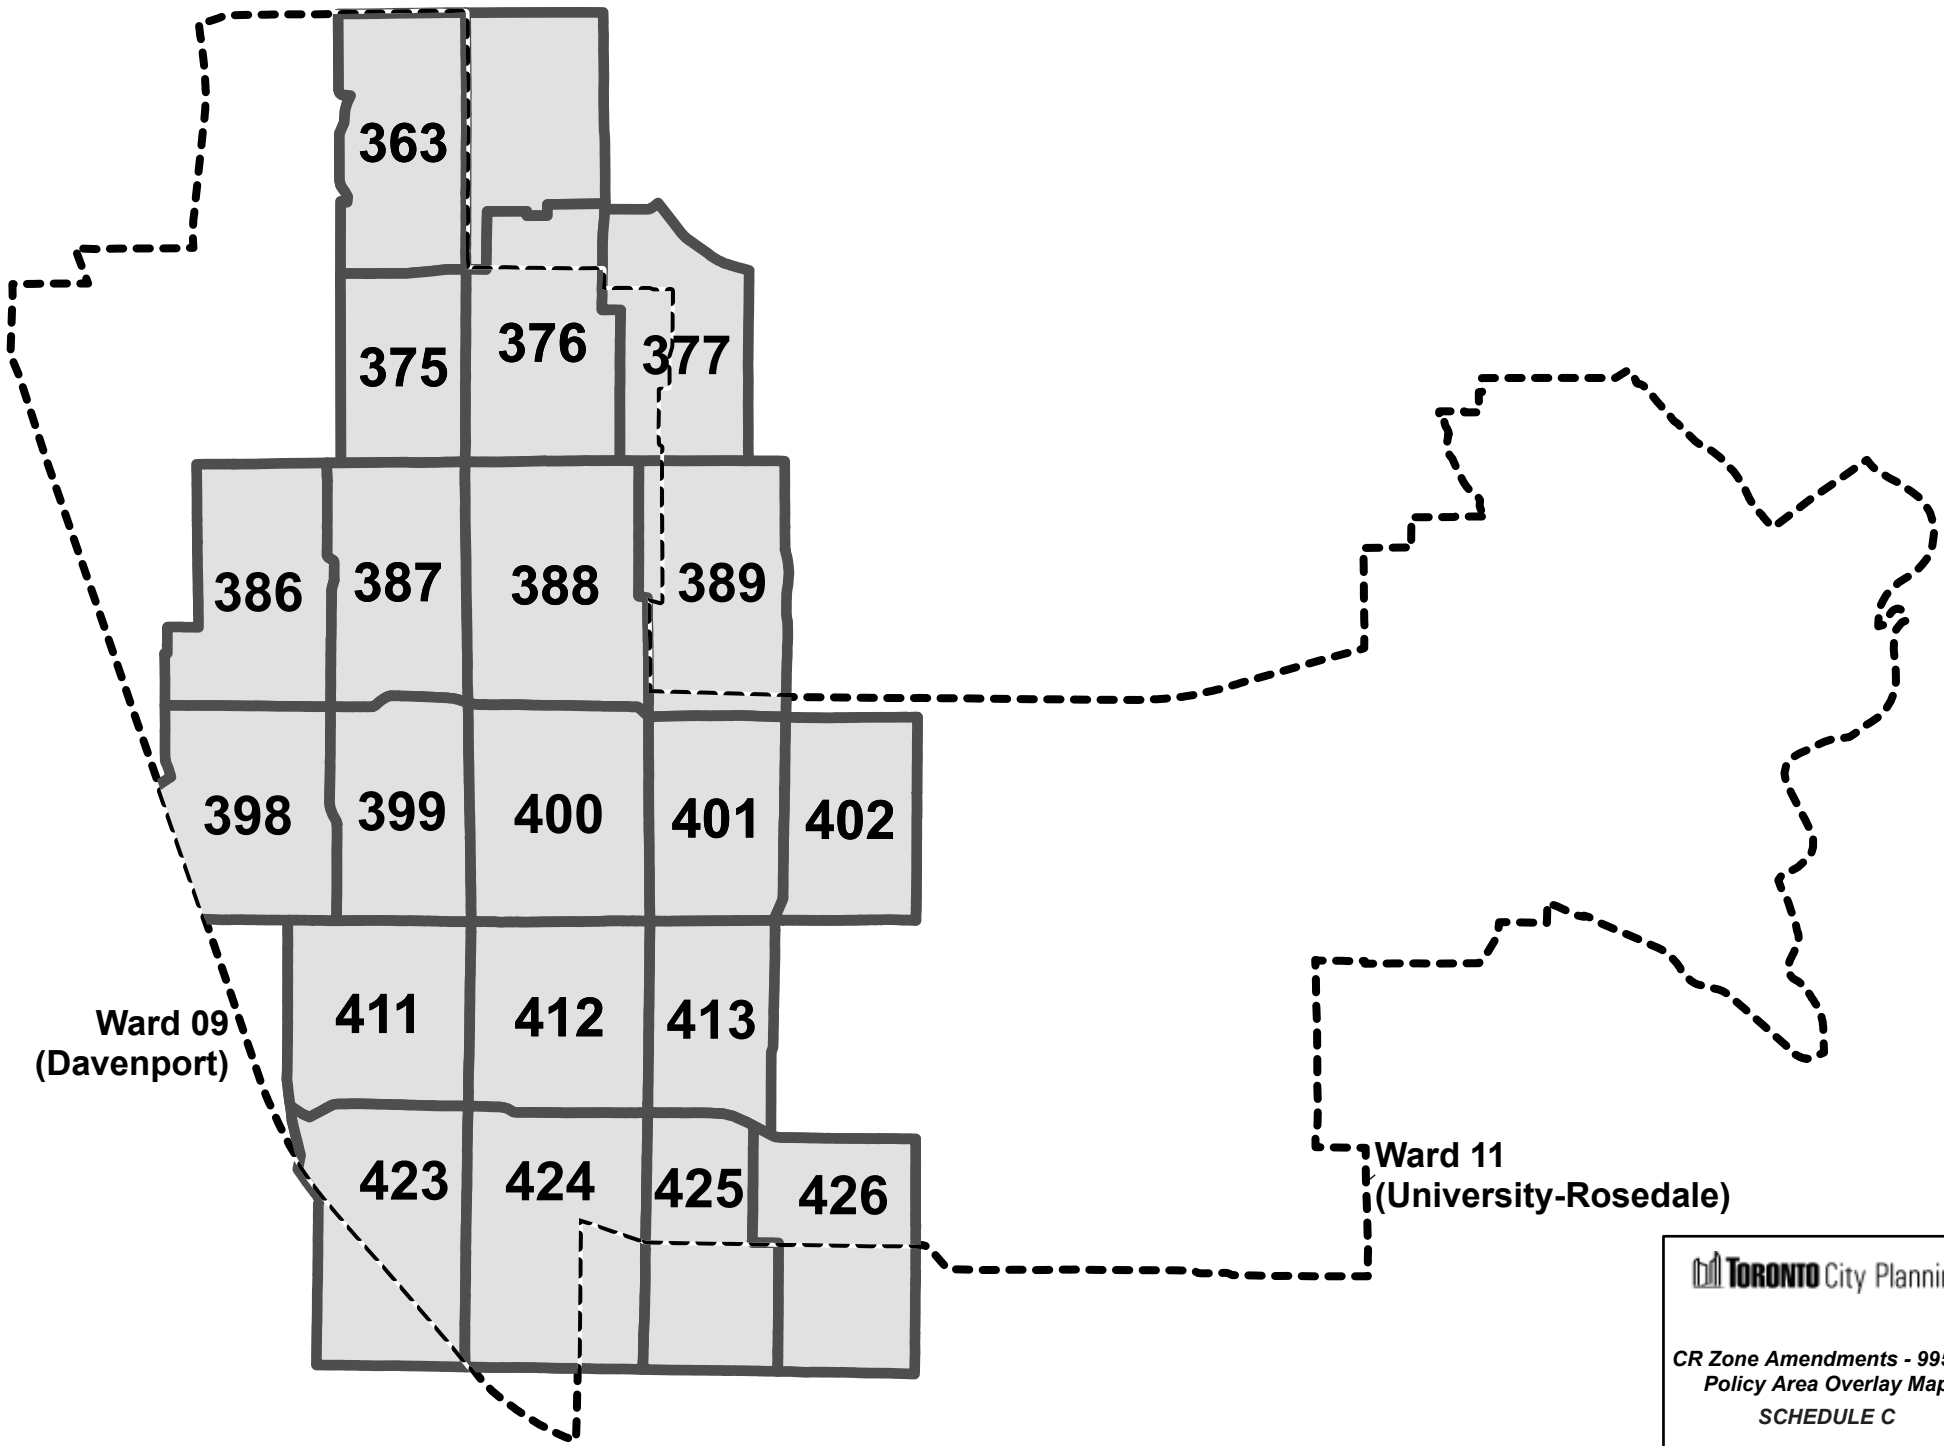

Ward 09
(Davenport)

Ward 11
(University-Rosedale)

 **TORONTO** City Planning

CR Zone Amendments - 990.10
Zoning By-law Map
SCHEDULE A
Index Map

November 13, 2025

Ward 09
(Davenport)

Ward 11
(University-Rosedale)

 **TORONTO** City Planning

*CR Zone Amendments - 995.21
Height Overlay Map
SCHEDULE B
Index Map*

November 13, 2025

Ward 09
(Davenport)

Ward 11
(University-Rosedale)

 **TORONTO** City Planning

*CR Zone Amendments - 995.10
Policy Area Overlay Map
SCHEDULE C*

Index Map

November 13, 2025