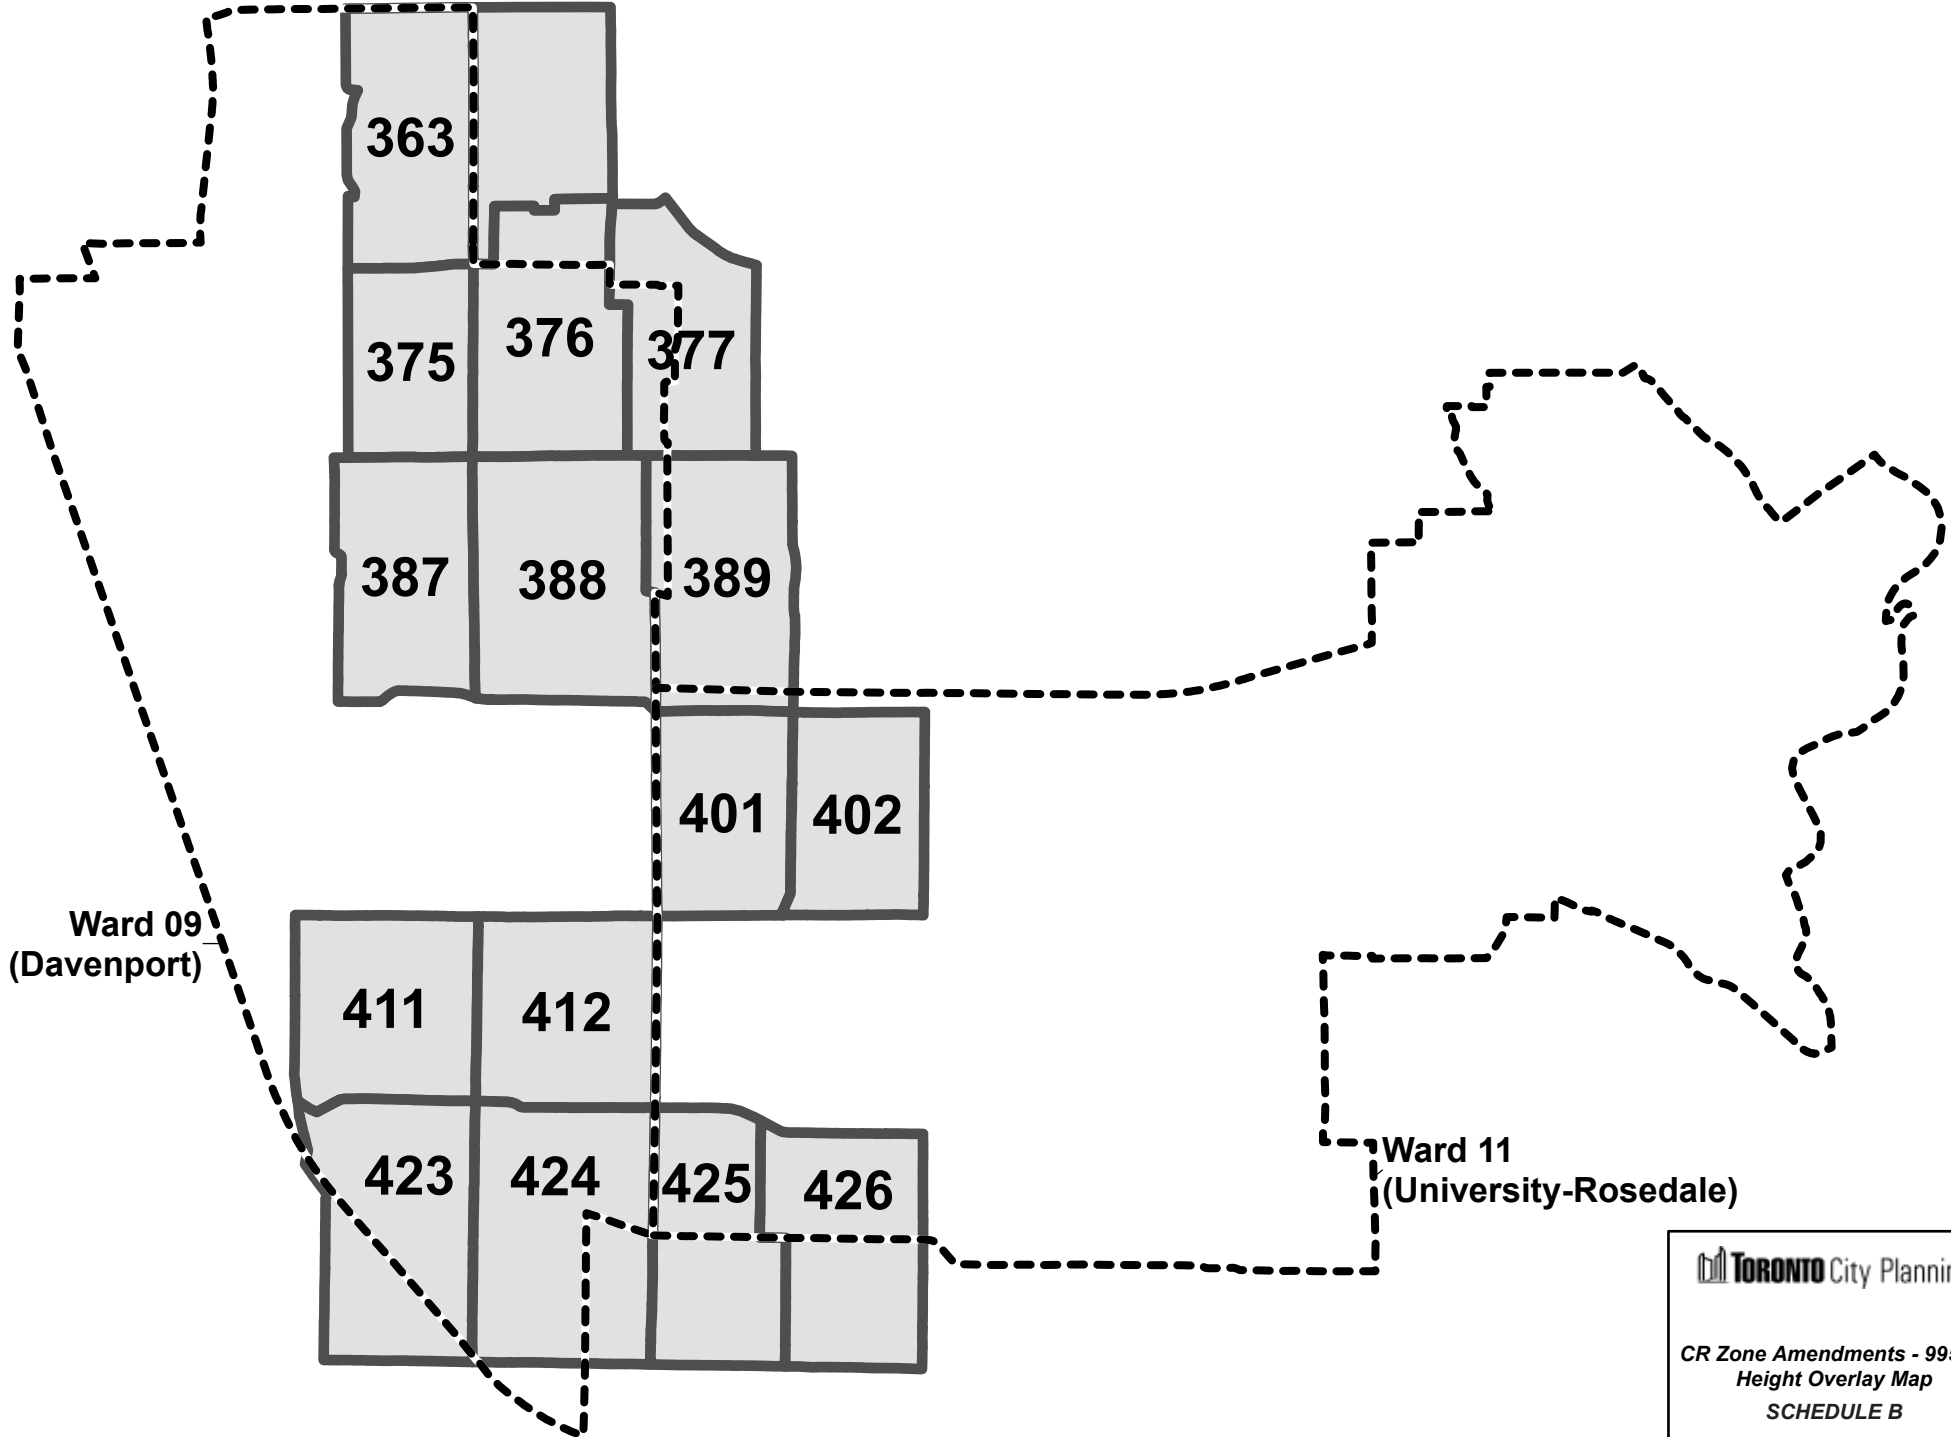

Ward 09
(Davenport)

Ward 11
(University-Rosedale)

 **TORONTO** City Planning

CR Zone Amendments - 990.10
Zoning By-law Map
SCHEDULE A
Index Map

November 13, 2025

Ward 09
(Davenport)

Ward 11
(University-Rosedale)

 **TORONTO** City Planning

*CR Zone Amendments - 995.21
Height Overlay Map
SCHEDULE B
Index Map*

November 13, 2025

Ward 09
(Davenport)

Ward 11
(University-Rosedale)

 **TORONTO** City Planning

*CR Zone Amendments - 995.10
Policy Area Overlay Map
SCHEDULE C*

Index Map

November 13, 2025