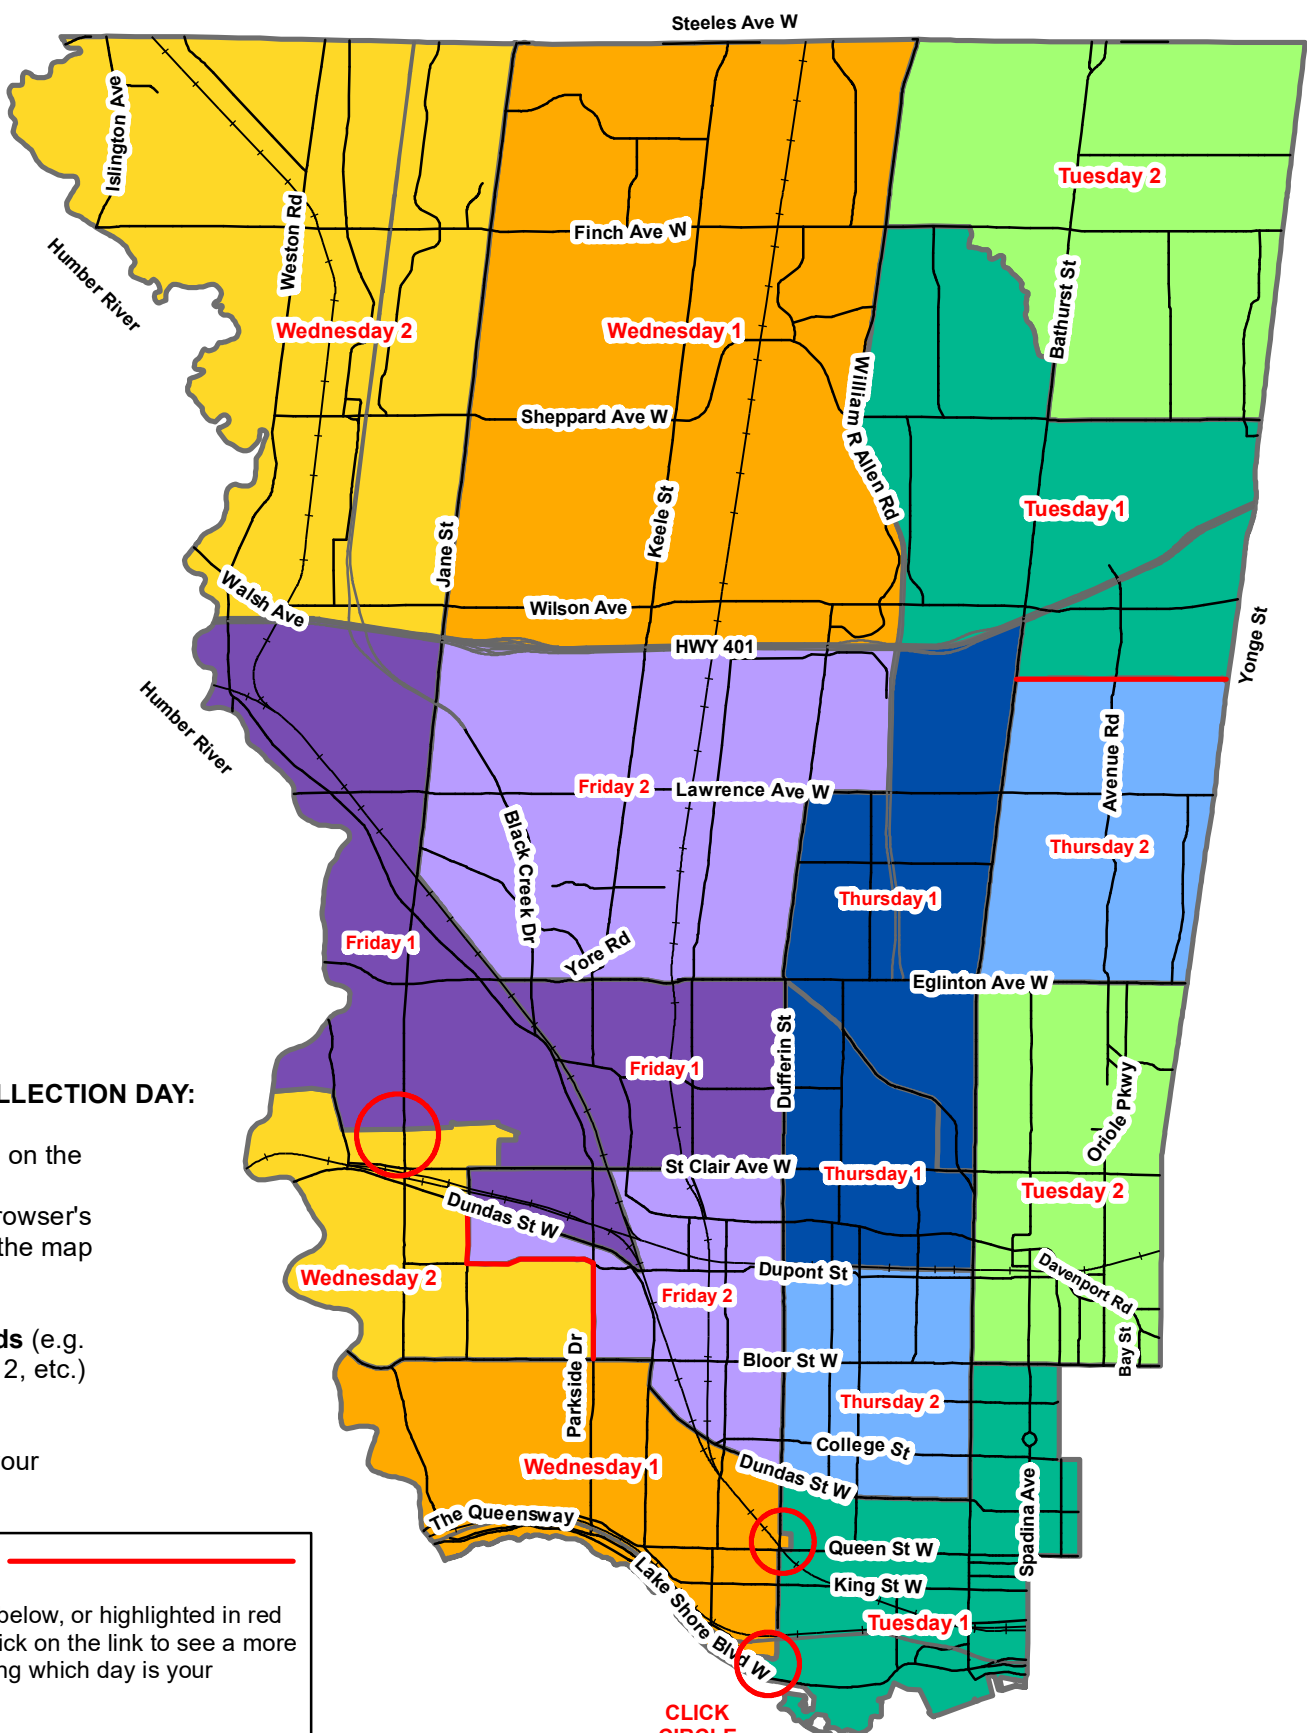

District 2 Single Family Home Residential Day Collection Areas Effective January 1, 2026

SELECT YOUR COLLECTION DAY:

1. Locate your home on the map.
(You can use your browser's zoom tools to make the map bigger, if needed.)
2. **Click on the words** (e.g. Tuesday 1, Tuesday 2, etc.) in your area.

This will link you to your collection calendar.

BORDER ALERTS: —

If your street is listed below, or highlighted in red on the map, please click on the link to see a more detailed map explaining which day is your collection day.

- Annette St: (Runnymede Rd to Keele St)**
- both sides collected on Friday 2
- Brooke Ave: (Bathurst St to Mason Blvd)**
- both sides collected on Tuesday 1
- Keele St: (Bloor St W to Annette St)**
- both sides collected on Friday 2
- Runnymede Rd: (Annette St to Dundas St W)**
- both sides collected on Friday 2

CLICK CIRCLE FOR A DETAILED MAP